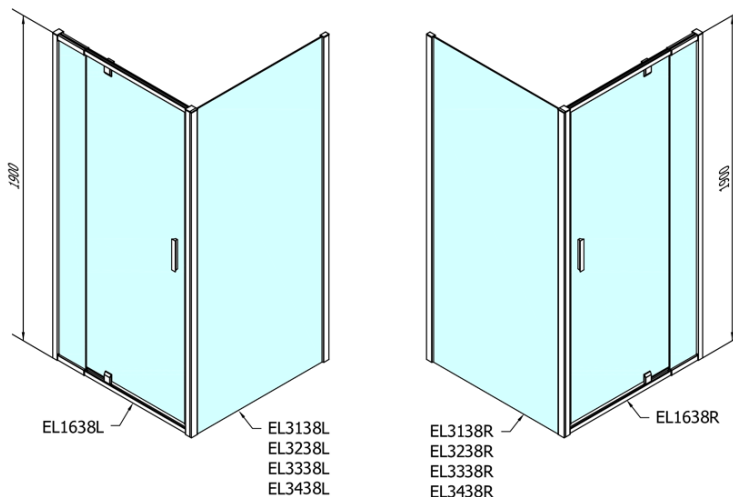

### Size

**Width:** 900 mm  
**Height:** 1900 mm  
**Depth:** 1000 mm

### Properties

**Profile colour:** Chrome - polished aluminum  
**Shape:** Rectangular shower enclosures  
**Type of opening:** Single pivot door  
**Opening direction:** Versatile  
**Opening width:** 500 mm  
**Glass colour:** BRICK glass  
**Glass thickness:** 6 mm  
**Properties:** Framed design  
**Weight / Piece:** 59.0 kg  
**Packaging:** 2 Piece  
**Warranty:** 2 years

# EASY Rectangular screen pivot doors 800-900x1000mm L/R variant, brick glass

## Technical sheet

	B
EL1638-EL3138	680-700
EL1638-EL3238	780-800
EL1638-EL3338	880-900
EL1638-EL3438	980-1000