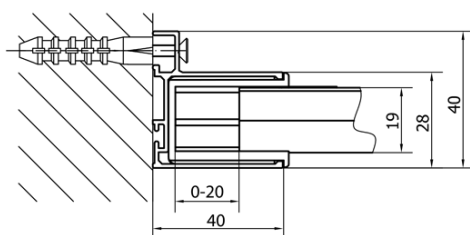

### Size

**Width:** 900 mm  
**Height:** 1900 mm  
**Depth:** 1000 mm

### Properties

**Profile colour:** Chrome - polished aluminum  
**Shape:** Rectangular shower enclosures  
**Type of opening:** Single pivot door  
**Opening direction:** Versatile  
**Opening width:** 500 mm  
**Glass colour:** BRICK glass  
**Glass thickness:** 6 mm  
**Properties:** Framed design  
**Weight / Piece:** 59.0 kg  
**Packaging:** 2 Piece  
**Warranty:** 2 years

# EASY Rectangular screen pivot doors 800-900x1000mm L/R variant, brick glass

## Technical sheet

	B
EL1638-EL3138	680-700
EL1638-EL3238	780-800
EL1638-EL3338	880-900
EL1638-EL3438	980-1000