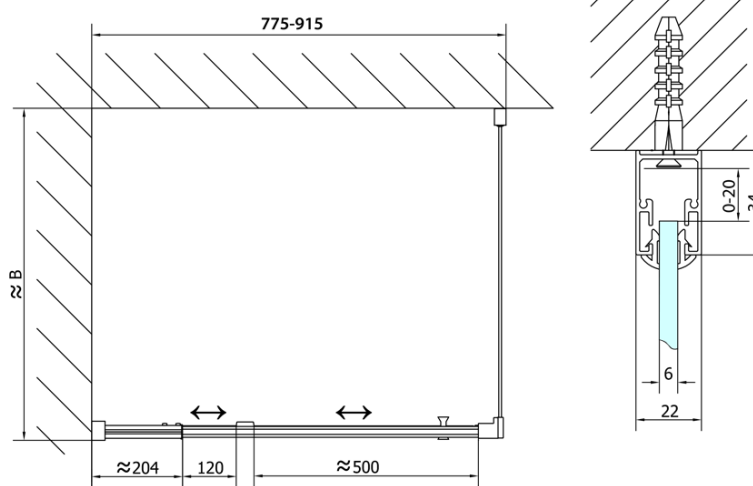

### Size

**Width:** 900 mm  
**Height:** 1900 mm  
**Depth:** 1000 mm

### Properties

**Profile colour:** Chrome - polished aluminum  
**Shape:** Rectangular shower enclosures  
**Type of opening:** Single pivot door  
**Opening direction:** Versatile  
**Opening width:** 500 mm  
**Glass colour:** BRICK glass  
**Glass thickness:** 6 mm  
**Properties:** Framed design  
**Weight / Piece:** 59.0 kg  
**Packaging:** 2 Piece  
**Warranty:** 2 years

# EASY Rectangular screen pivot doors 800-900x1000mm L/R variant, brick glass

## Technical sheet

	B
EL1638-EL3138	680-700
EL1638-EL3238	780-800
EL1638-EL3338	880-900
EL1638-EL3438	980-1000