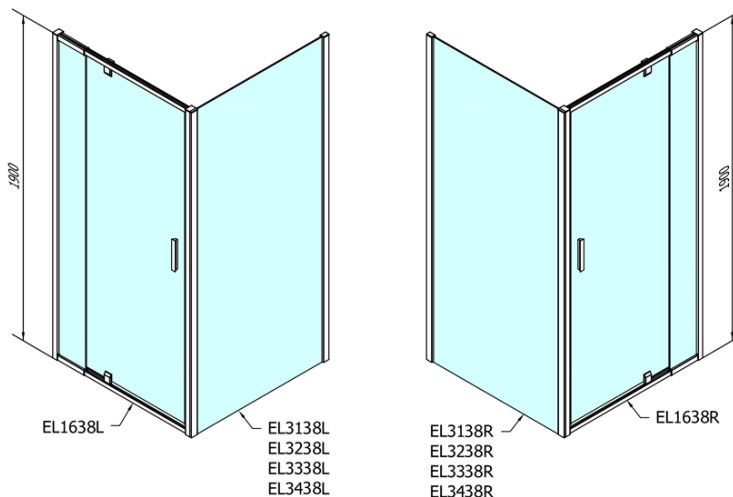

EASY Rectangular/square screen pivot doors 800-900x900mm L/R variant, glass Brick

Order code: EL1638EL3338

Basic information

Brand: Polysan
Series: EASY

Size

Width: 900 mm
Height: 1900 mm
Depth: 900 mm

Properties

Profile colour: Chrome - polished aluminum
Shape: Rectangular shower enclosures
Type of opening: Single pivot door
Opening direction: Versatile
Opening width: 500 mm
Glass colour: BRICK glass
Glass thickness: 6 mm
Properties: Framed design
Weight / Piece: 56.0 kg
Packaging: 2 Piece
Warranty: 2 years

EASY Rectangular/square screen pivot doors 800-900x900mm L/R variant, glass Brick

Technical sheet

	B
EL1638-EL3138	680-700
EL1638-EL3238	780-800
EL1638-EL3338	880-900
EL1638-EL3438	980-1000