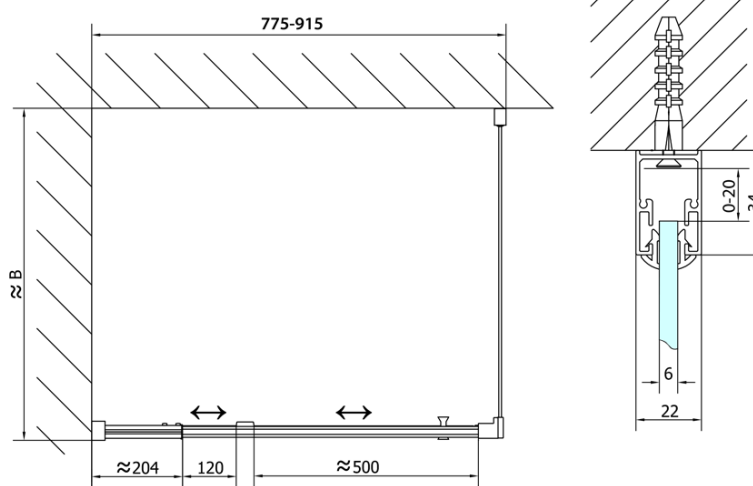

EASY Rectangular/square screen pivot doors 800-900x900mm L/R variant, glass Brick

Order code: EL1638EL3338

Basic information

Brand: Polysan
Series: EASY

Size

Width: 900 mm
Height: 1900 mm
Depth: 900 mm

Properties

Profile colour: Chrome - polished aluminum
Shape: Rectangular shower enclosures
Type of opening: Single pivot door
Opening direction: Versatile
Opening width: 500 mm
Glass colour: BRICK glass
Glass thickness: 6 mm
Properties: Framed design
Weight / Piece: 56.0 kg
Packaging: 2 Piece
Warranty: 2 years

EASY Rectangular/square screen pivot doors 800-900x900mm L/R variant, glass Brick

Technical sheet

	B
EL1638-EL3138	680-700
EL1638-EL3238	780-800
EL1638-EL3338	880-900
EL1638-EL3438	980-1000