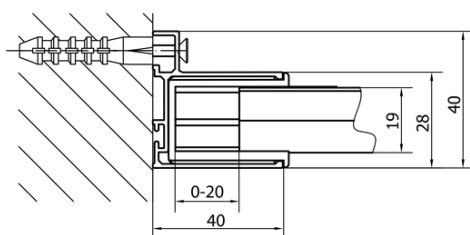

EASY Rectangular/square screen pivot doors 800-900x900mm L/R variant, glass Brick

Order code: EL1638EL3338

Basic information

Brand: Polysan
Series: EASY

Size

Width: 900 mm
Height: 1900 mm
Depth: 900 mm

Properties

Profile colour: Chrome - polished aluminum
Shape: Rectangular shower enclosures
Type of opening: Single pivot door
Opening direction: Versatile
Opening width: 500 mm
Glass colour: BRICK glass
Glass thickness: 6 mm
Properties: Framed design
Weight / Piece: 56.0 kg
Packaging: 2 Piece
Warranty: 2 years

EASY Rectangular/square screen pivot doors 800-900x900mm L/R variant, glass Brick

Technical sheet

	B
EL1638-EL3138	680-700
EL1638-EL3238	780-800
EL1638-EL3338	880-900
EL1638-EL3438	980-1000