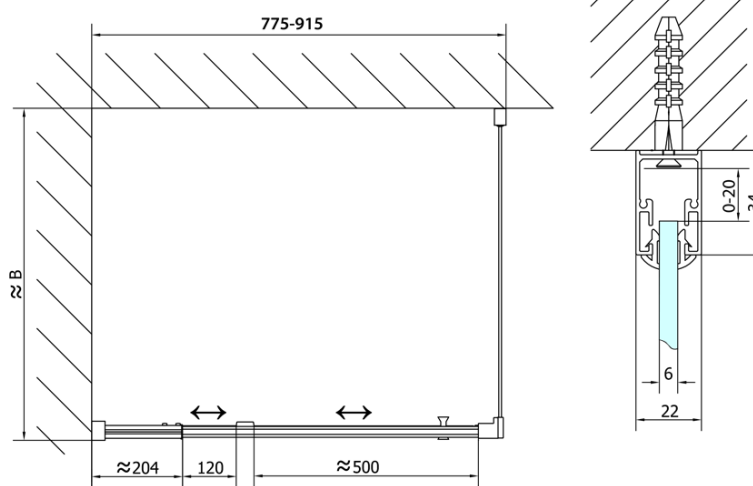

EASY Rectangular/square screen pivot doors 800-900x900mm L/R variant, glass Brick

Technical sheet

	B
EL1638-EL3138	680-700
EL1638-EL3238	780-800
EL1638-EL3338	880-900
EL1638-EL3438	980-1000