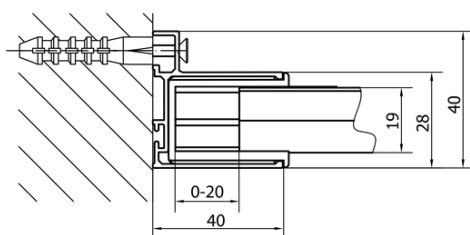

EASY Rectangular/square screen pivot doors 800-900x900mm L/R variant, glass Brick

Technical sheet

	B
EL1638-EL3138	680-700
EL1638-EL3238	780-800
EL1638-EL3338	880-900
EL1638-EL3438	980-1000