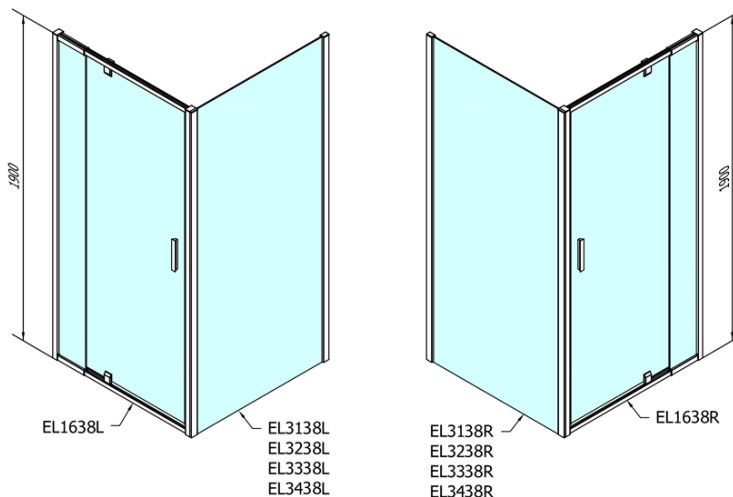

EASY Rectangular/square screen pivot doors 800-900x900mm L/R variant, glass Brick

Technical sheet

	B
EL1638-EL3138	680-700
EL1638-EL3238	780-800
EL1638-EL3338	880-900
EL1638-EL3438	980-1000