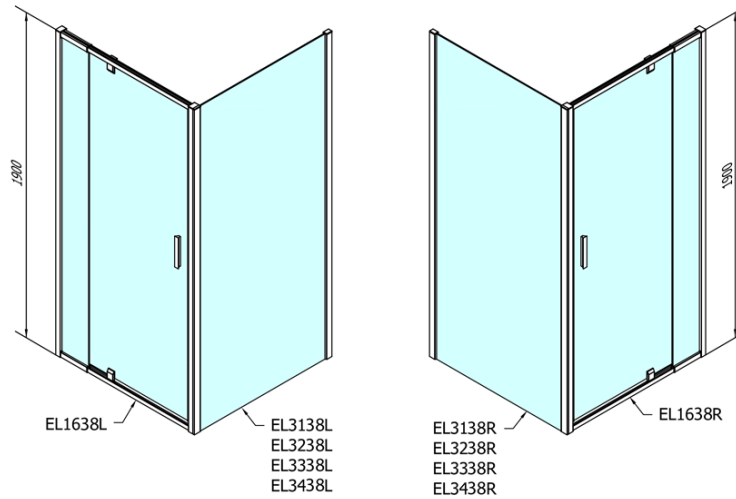

EASY Rectangular/square screen pivot doors 800-900x900mm L/R variant, glass Brick

Technical sheet

	B
EL1638-EL3138	680-700
EL1638-EL3238	780-800
EL1638-EL3338	880-900
EL1638-EL3438	980-1000