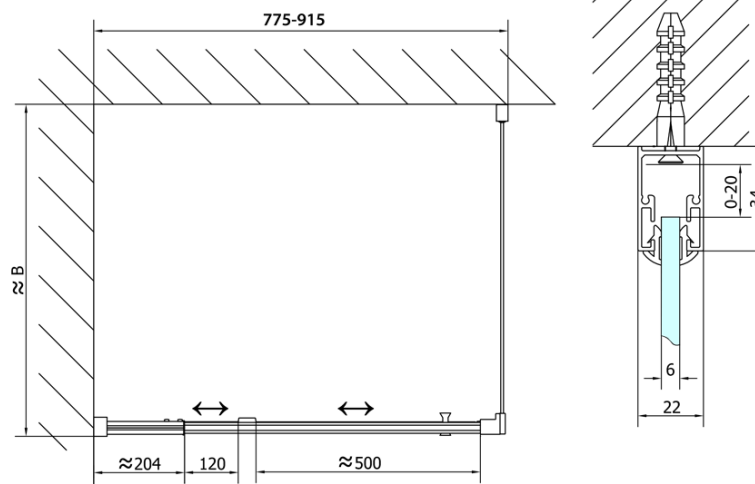

EASY Rectangular/square screen pivot doors 800-900x900mm L/R variant, glass Brick

Technical sheet

	B
EL1638-EL3138	680-700
EL1638-EL3238	780-800
EL1638-EL3338	880-900
EL1638-EL3438	980-1000