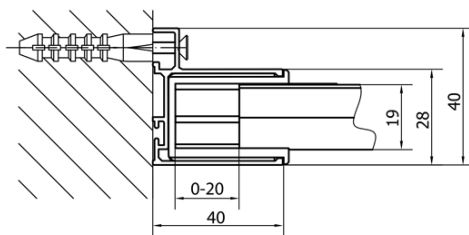

EASY Rectangular/square screen pivot doors 800-900x900mm L/R variant, glass Brick

Technical sheet

	B
EL1638-EL3138	680-700
EL1638-EL3238	780-800
EL1638-EL3338	880-900
EL1638-EL3438	980-1000