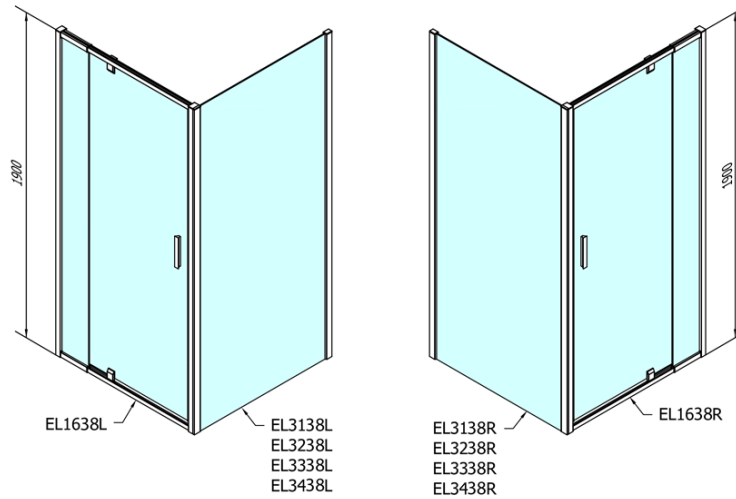

EASY Rectangular/square screen pivot doors 800-900x900mm L/R variant, glass Brick

Order code: EL1638EL3338

Basic information

Brand: Polysan
Series: EASY

Size

Width: 900 mm
Height: 1900 mm
Depth: 900 mm

Properties

Profile colour: Chrome - polished aluminum
Shape: Rectangular shower enclosures
Type of opening: Single pivot door
Opening direction: Versatile
Opening width: 500 mm
Glass colour: BRICK glass
Glass thickness: 6 mm
Properties: Framed design
Weight / Piece: 56.0 kg
Packaging: 2 Piece
Warranty: 2 years

EASY Rectangular/square screen pivot doors 800-900x900mm L/R variant, glass Brick

Technical sheet

	B
EL1638-EL3138	680-700
EL1638-EL3238	780-800
EL1638-EL3338	880-900
EL1638-EL3438	980-1000