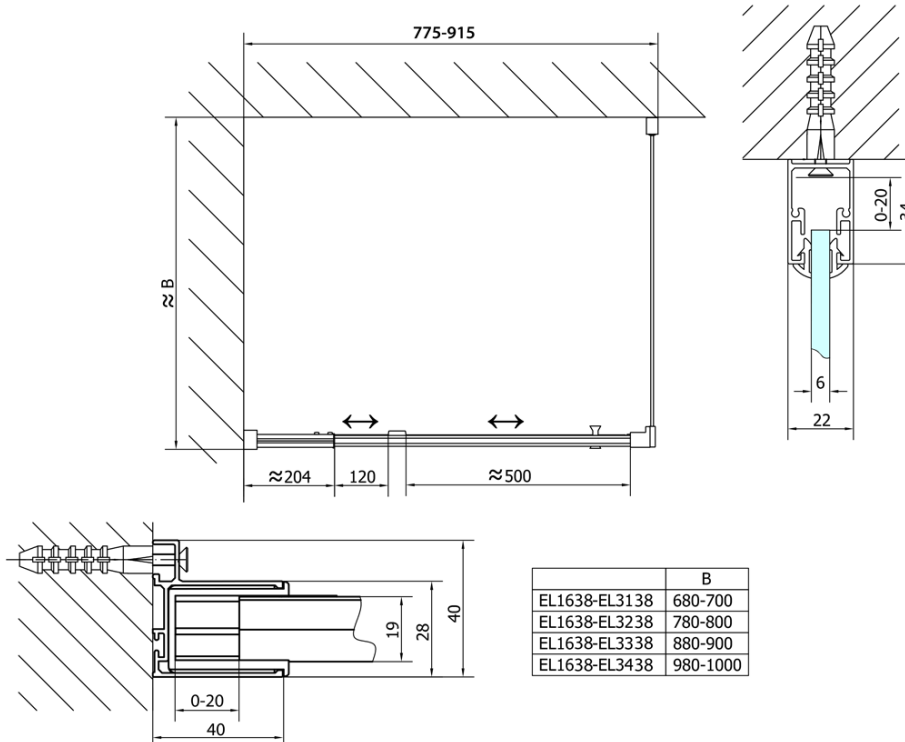

EASY Rectangular/square screen pivot doors 800-900x900mm L/R variant, glass Brick

Order code: EL1638EL3338

Basic information

Brand: Polysan
Series: EASY

Size

Width: 900 mm
Height: 1900 mm
Depth: 900 mm

Properties

Profile colour: Chrome - polished aluminum
Shape: Rectangular shower enclosures
Type of opening: Single pivot door
Opening direction: Versatile
Opening width: 500 mm
Glass colour: BRICK glass
Glass thickness: 6 mm
Properties: Framed design
Weight / Piece: 56.0 kg
Packaging: 2 Piece
Warranty: 2 years

EASY Rectangular/square screen pivot doors 800-900x900mm L/R variant, glass Brick

Technical sheet

	B
EL1638-EL3138	680-700
EL1638-EL3238	780-800
EL1638-EL3338	880-900
EL1638-EL3438	980-1000