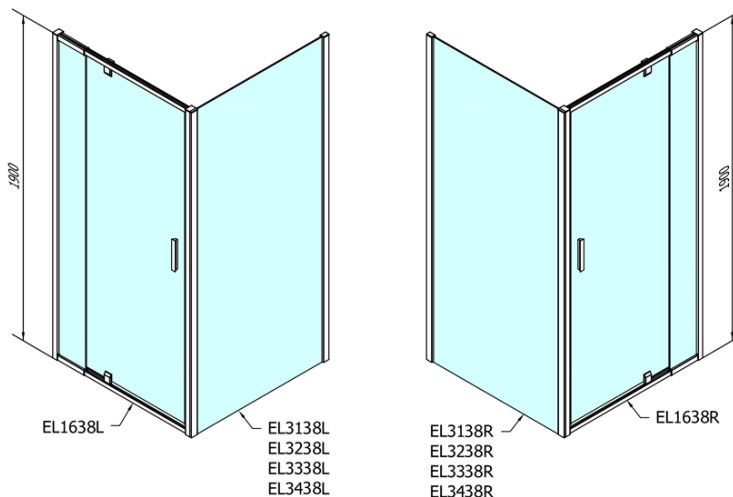

EASY Rectangular/square screen pivot doors 800-900x800mm L/R variant, glass Brick

Technical sheet

	B
EL1638-EL3138	680-700
EL1638-EL3238	780-800
EL1638-EL3338	880-900
EL1638-EL3438	980-1000