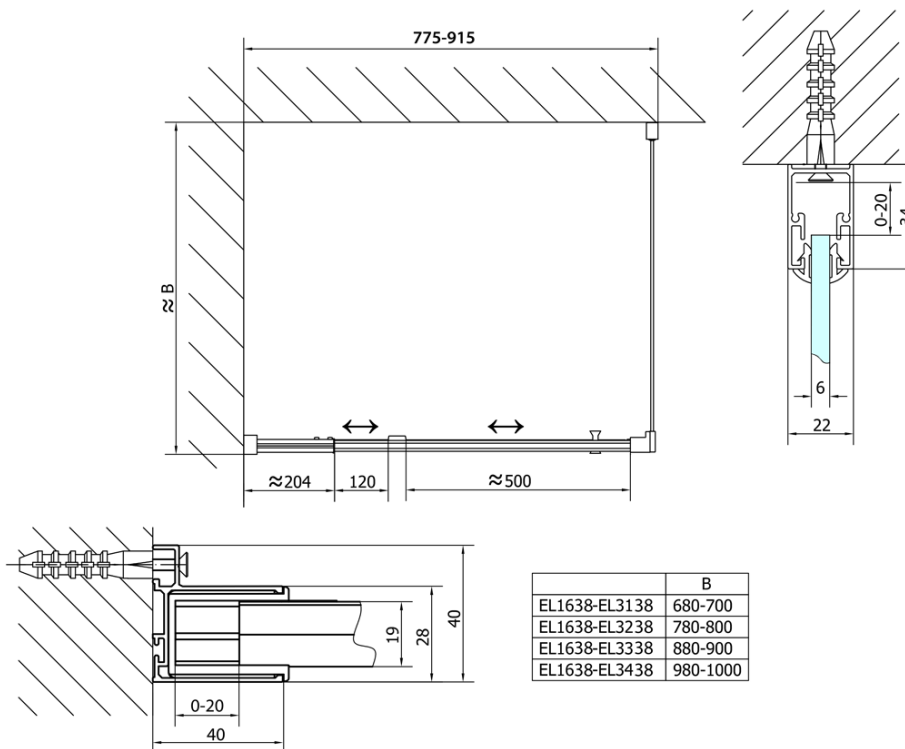

EASY Rectangular/square screen pivot doors 800-900x800mm L/R variant, glass Brick

Technical sheet

	B
EL1638-EL3138	680-700
EL1638-EL3238	780-800
EL1638-EL3338	880-900
EL1638-EL3438	980-1000