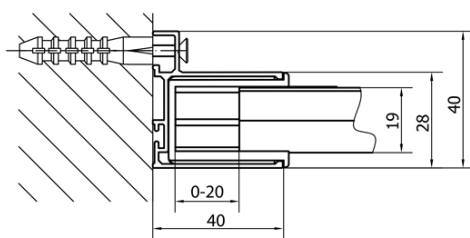

EASY Rectangular/square screen pivot doors 800-900x800mm L/R variant, glass Brick

Order code: EL1638EL3238

Basic information

Brand: Polysan
Series: EASY

Size

Width: 900 mm
Height: 1900 mm
Depth: 800 mm

Properties

Profile colour: Chrome - polished aluminum
Shape: Rectangular shower enclosures
Type of opening: Single pivot door
Opening direction: Versatile
Opening width: 500 mm
Glass colour: BRICK glass
Glass thickness: 6 mm
Properties: Framed design
Weight / Piece: 53.0 kg
Packaging: 2 Piece
Warranty: 2 years

EASY Rectangular/square screen pivot doors 800-900x800mm L/R variant, glass Brick

Technical sheet

	B
EL1638-EL3138	680-700
EL1638-EL3238	780-800
EL1638-EL3338	880-900
EL1638-EL3438	980-1000