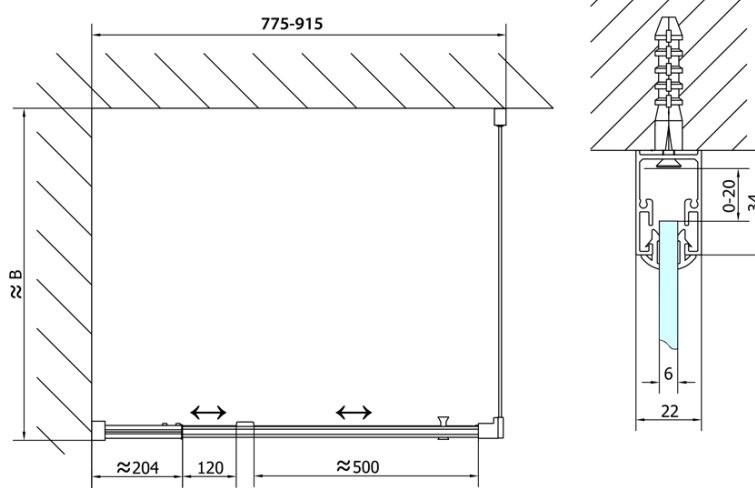

EASY Rectangular/square screen pivot doors 800-900x800mm L/R variant, glass Brick

Order code: EL1638EL3238

Basic information

Brand: Polysan
Series: EASY

Size

Width: 900 mm
Height: 1900 mm
Depth: 800 mm

Properties

Profile colour: Chrome - polished aluminum
Shape: Rectangular shower enclosures
Type of opening: Single pivot door
Opening direction: Versatile
Opening width: 500 mm
Glass colour: BRICK glass
Glass thickness: 6 mm
Properties: Framed design
Weight / Piece: 53.0 kg
Packaging: 2 Piece
Warranty: 2 years

EASY Rectangular/square screen pivot doors 800-900x800mm L/R variant, glass Brick

Technical sheet

	B
EL1638-EL3138	680-700
EL1638-EL3238	780-800
EL1638-EL3338	880-900
EL1638-EL3438	980-1000