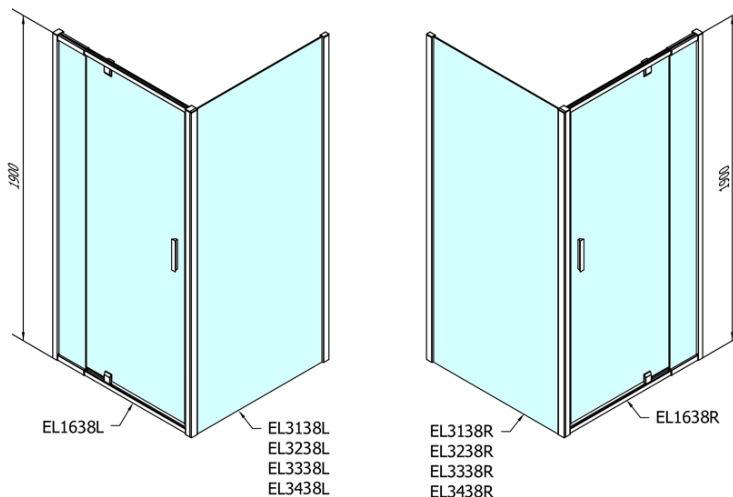

### Size

**Width:** 900 mm  
**Height:** 1900 mm  
**Depth:** 800 mm

### Properties

**Profile colour:** Chrome - polished aluminum  
**Shape:** Rectangular shower enclosures  
**Type of opening:** Single pivot door  
**Opening direction:** Versatile  
**Opening width:** 500 mm  
**Glass colour:** BRICK glass  
**Glass thickness:** 6 mm  
**Properties:** Framed design  
**Weight / Piece:** 53.0 kg  
**Packaging:** 2 Piece  
**Warranty:** 2 years

# EASY Rectangular/square screen pivot doors 800-900x800mm L/R variant, glass Brick

## Technical sheet

	B
EL1638-EL3138	680-700
EL1638-EL3238	780-800
EL1638-EL3338	880-900
EL1638-EL3438	980-1000