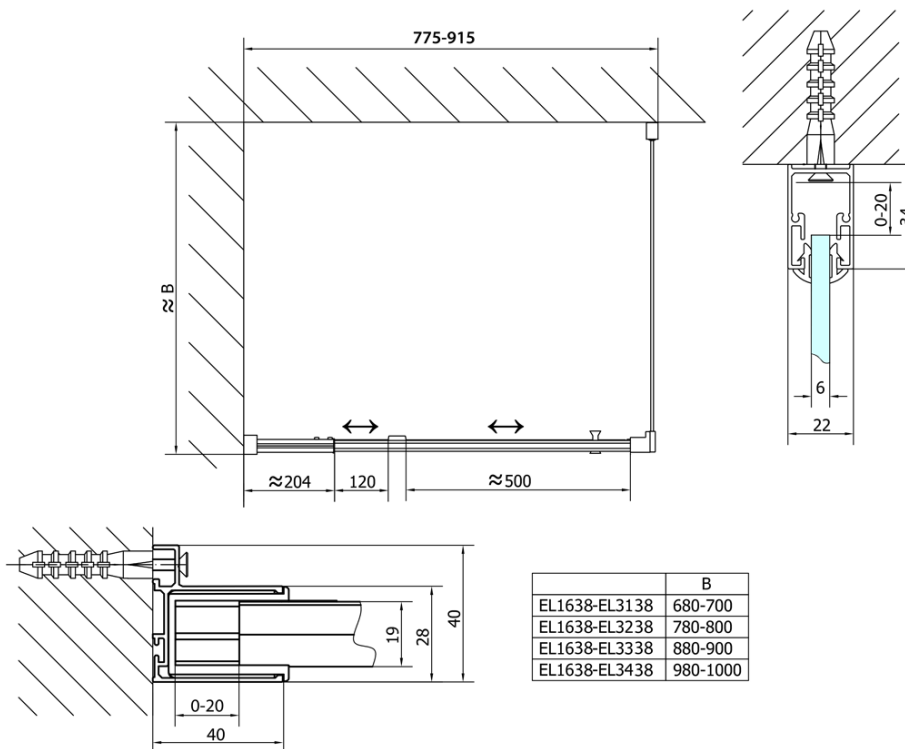

### Size

**Width:** 900 mm  
**Height:** 1900 mm  
**Depth:** 800 mm

### Properties

**Profile colour:** Chrome - polished aluminum  
**Shape:** Rectangular shower enclosures  
**Type of opening:** Single pivot door  
**Opening direction:** Versatile  
**Opening width:** 500 mm  
**Glass colour:** BRICK glass  
**Glass thickness:** 6 mm  
**Properties:** Framed design  
**Weight / Piece:** 53.0 kg  
**Packaging:** 2 Piece  
**Warranty:** 2 years

# EASY Rectangular/square screen pivot doors 800-900x800mm L/R variant, glass Brick

## Technical sheet

	B
EL1638-EL3138	680-700
EL1638-EL3238	780-800
EL1638-EL3338	880-900
EL1638-EL3438	980-1000