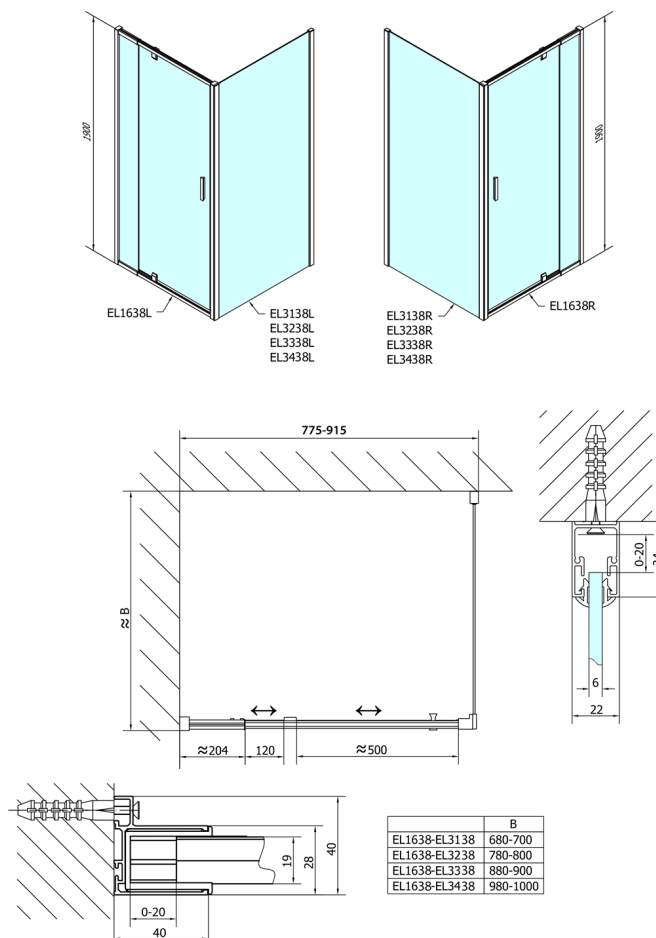

EASY Rectangular/square screen pivot doors 800-900x800mm L/R variant, glass Brick

Order code: EL1638EL3238

Size

Width: 900 mm
Height: 1900 mm
Depth: 800 mm

Properties

Warranty: 2 years

Technical sheet

	B
EL1638-EL3138	680-700
EL1638-EL3238	780-800
EL1638-EL3338	880-900
EL1638-EL3438	980-1000