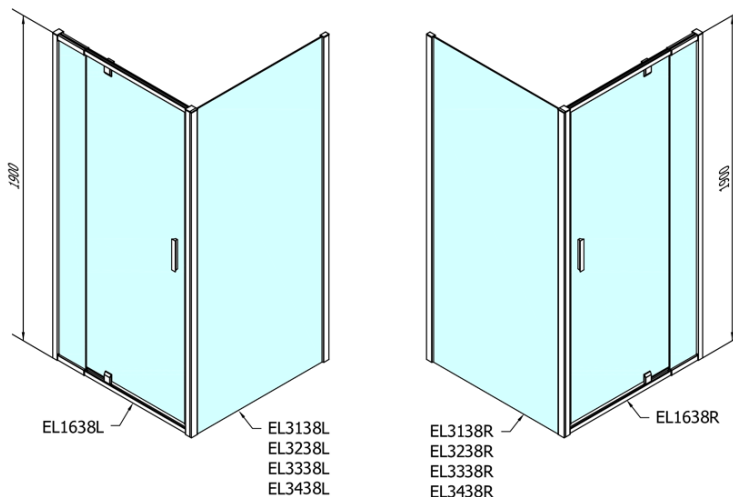

EASY Rectangular screen pivot doors 800-900x700mm L/R variant, glass Brick

Order code: EL1638EL3138

Basic information

Brand: Polysan

Series: EASY

Size

Width: 900 mm

Height: 1900 mm

Depth: 700 mm

Properties

Profile colour: Chrome - polished aluminum

Shape: Rectangular shower enclosures

Type of opening: Single pivot door

Opening direction: Versatile

Opening width: 500 mm

Glass colour: BRICK glass

Glass thickness: 6 mm

Properties: Framed design

Weight / Piece: 50.0 kg

Packaging: 2 Piece

Warranty: 2 years

EASY Rectangular screen pivot doors 800-900x700mm L/R variant, glass Brick

Technical sheet

	B
EL1638-EL3138	680-700
EL1638-EL3238	780-800
EL1638-EL3338	880-900
EL1638-EL3438	980-1000