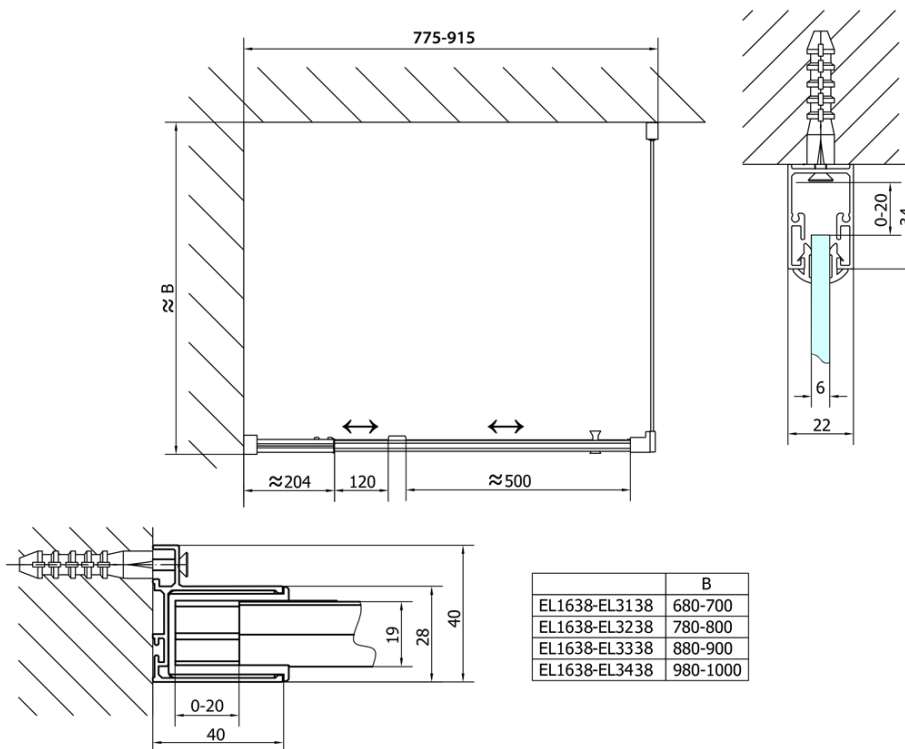

EASY Rectangular screen pivot doors 800-900x700mm L/R variant, glass Brick

Order code: EL1638EL3138

Basic information

Brand: Polysan

Series: EASY

Size

Width: 900 mm

Height: 1900 mm

Depth: 700 mm

Properties

Profile colour: Chrome - polished aluminum

Shape: Rectangular shower enclosures

Type of opening: Single pivot door

Opening direction: Versatile

Opening width: 500 mm

Glass colour: BRICK glass

Glass thickness: 6 mm

Properties: Framed design

Weight / Piece: 50.0 kg

Packaging: 2 Piece

Warranty: 2 years

EASY Rectangular screen pivot doors 800-900x700mm L/R variant, glass Brick

Technical sheet

	B
EL1638-EL3138	680-700
EL1638-EL3238	780-800
EL1638-EL3338	880-900
EL1638-EL3438	980-1000