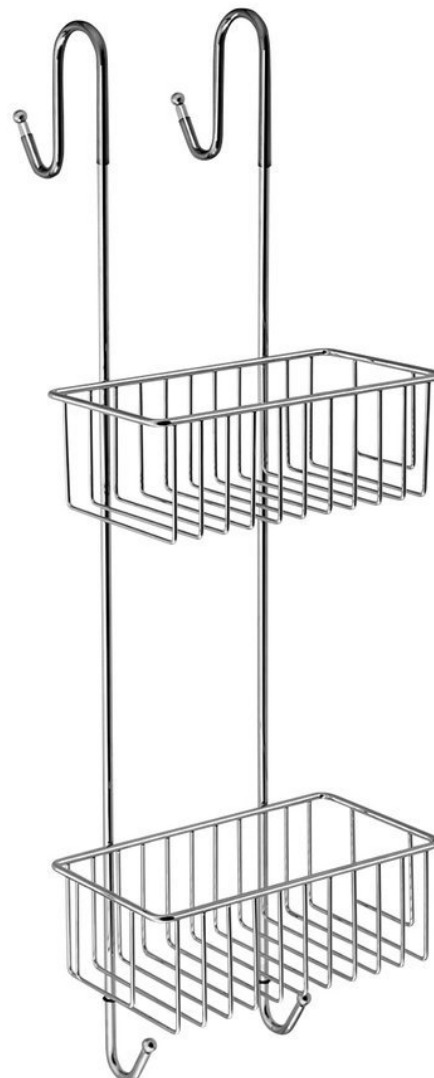

CHROM LINE Hanging Shower shelf 220x700x200 mm, chrome

Order code: 37007

Basic information

Brand: Aqualine
Series: CHROM LINE

Size

Width: 220 mm
Height: 700 mm
Depth: 217 mm

Properties

Colour: Chrome
Material: Steel
Shape: Wire
Type: Shelf: multi-level, Shelf: wall-hung
Installation: Wall-hung
Weight / Piece: 1.19 kg
Packaging: 1 Piece
Warranty: 2 years