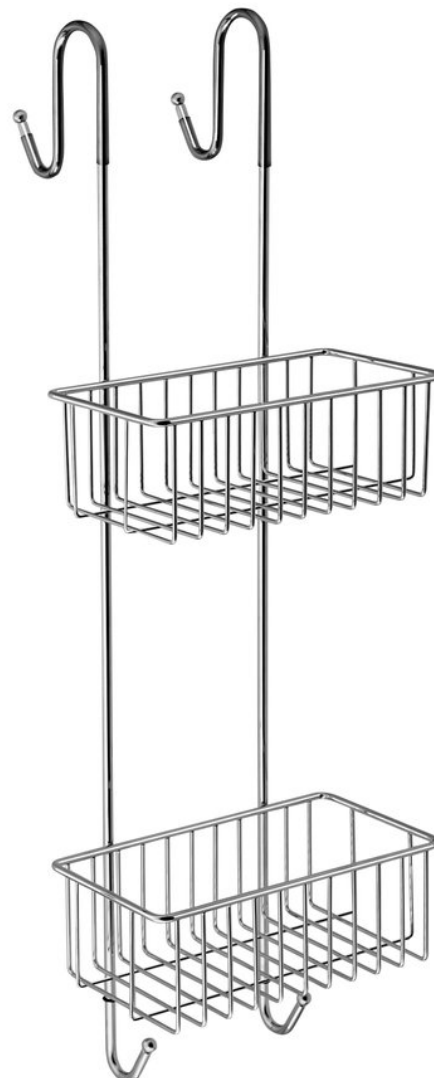

CHROM LINE Hanging Shower shelf 220x700x200 mm, chrome

Order code: 37007

Basic information

Brand: Aqualine
Series: CHROM LINE

Size

Width: 220 mm
Height: 700 mm
Depth: 217 mm

Properties

Colour: Chrome
Material: Steel
Shape: Wire
Type: Shelf: multi-level, Shelf: wall-hung
Installation: Wall-hung
Weight / Piece: 1.19 kg
Packaging: 1 Piece
Warranty: 2 years