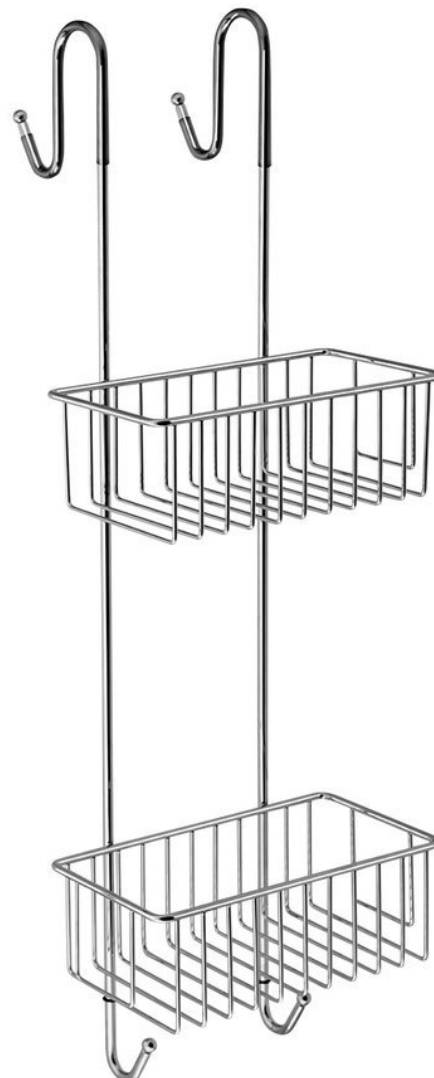

# CHROM LINE Hanging Shower shelf 220x700x200 mm, chrome

Order code: 37007

## Basic information

Brand: Aqualine  
Series: CHROM LINE

## Size

Width: 220 mm  
Height: 700 mm  
Depth: 217 mm

## Properties

Colour: Chrome  
Material: Steel  
Shape: Wire  
Type: Shelf: multi-level, Shelf: wall-hung  
Installation: Wall-hung  
Weight / Piece: 1.19 kg  
Packaging: 1 Piece  
Warranty: 2 years

Technical sheet