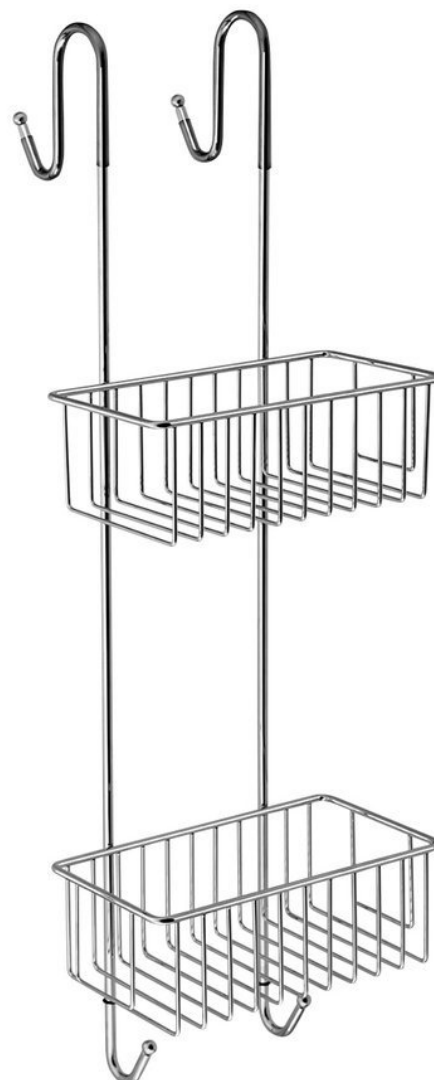

CHROM LINE Hanging Shower shelf 220x700x200 mm, chrome

Order code: 37007

Basic information

Brand: Aqualine
Series: CHROM LINE

Size

Width: 220 mm
Height: 700 mm
Depth: 217 mm

Properties

Colour: Chrome
Material: Steel
Shape: Wire
Type: Shelf: multi-level, Shelf: wall-hung
Installation: Wall-hung
Weight / Piece: 1.19 kg
Packaging: 1 Piece
Warranty: 2 years