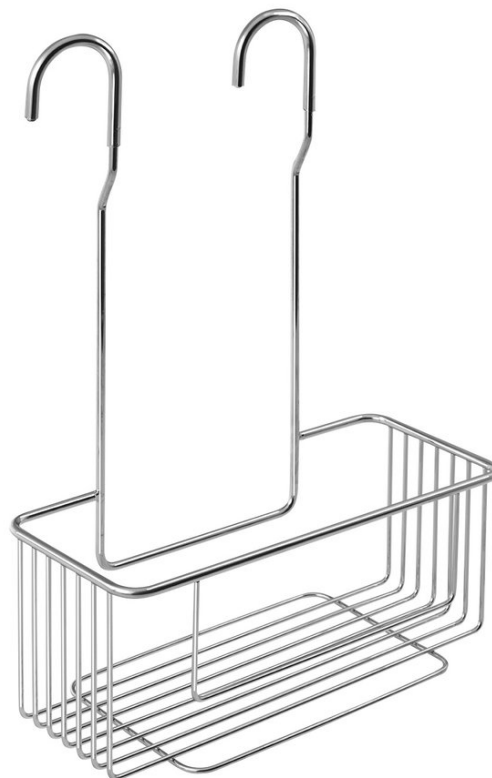

CHROM LINE Hang wire basket, for Mixer Tap, chrome

Order code: 37006

Basic information

Brand: Aqualine
Series: CHROM LINE

Size

Length: 260 mm
Width: 260 mm
Height: 375 mm
Depth: 112 mm

Properties

Colour: Chrome
Material: Steel
Shape: Wire
Type: Shelf: wall-hung
Installation: Wall-hung
Weight / Piece: 0.45 kg
Packaging: 1 Piece
Warranty: 2 years