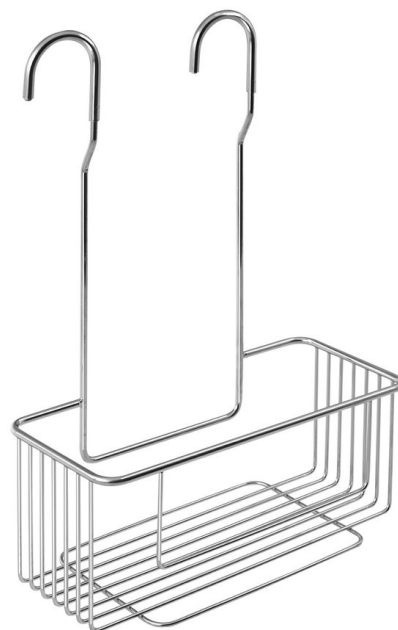

CHROM LINE Hang wire basket, for Mixer Tap, chrome

Order code: 37006

Size

Length: 260 mm

Width: 260 mm

Height: 375 mm

Depth: 112 mm

Properties

Colour: Chrome

Material: Steel

Warranty: 2 years

Technical sheet