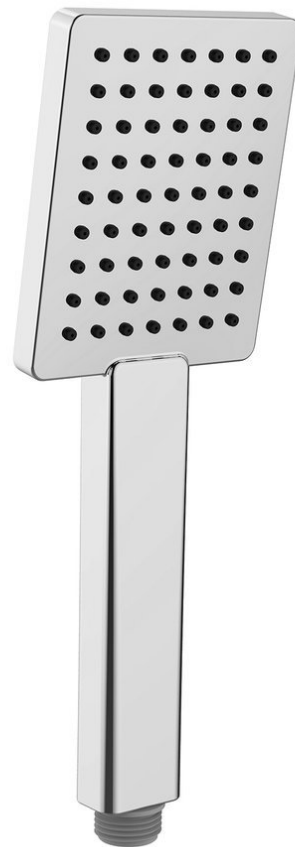

Hand shower, 251mm, square, ABS/chrome

Order code: 1204-17

Basic information

Brand: Sapho

Size

Width: 83 mm

Height: 251 mm

Depth: 12 mm

Properties

Colour: Chrome

Material: Plastic

Shape: Square

Shower functions: Rain

Equipment: AntiCalc, One function

Weight / Piece: 0.19 kg

Packaging: 1 Piece

Warranty: 2 years