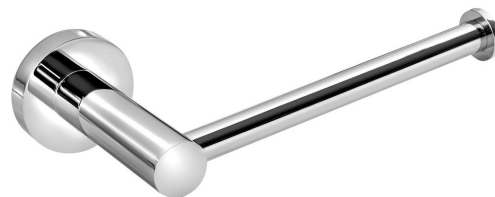

Order code: XR723

Basic information

Brand: Sapho
Series: X-ROUND

Size

Width: 160 mm
Height: 45 mm
Depth: 80 mm

Properties

Colour: Chrome
Material: Brass
Shape: Circular
Type: Toilet paper holder
Installation: Drilling
Weight / Piece: 0.285 kg
Packaging: 1 Piece
Warranty: 10 years