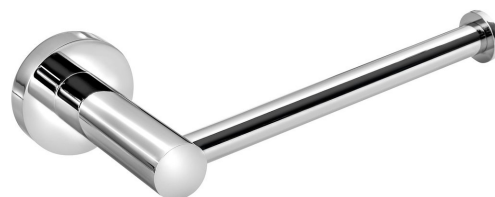

Order code: XR723

Basic information

Brand: Sapho
Series: X-ROUND

Size

Width: 160 mm
Height: 45 mm
Depth: 80 mm

Properties

Colour: Chrome
Material: Brass
Shape: Circular
Type: Toilet paper holder
Installation: Drilling
Weight / Piece: 0.285 kg
Packaging: 1 Piece
Warranty: 10 years