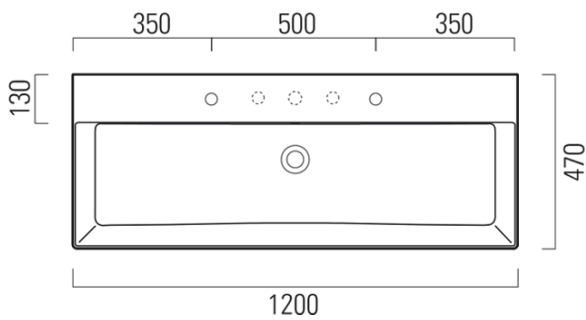

KUBE X ceramic washbasin 120x47cm, 2 tap holes, white ExtraGlaze

GSI[®]

Order code: 9424211

Basic information

Brand: GSI
Series: KUBE X

Size

Width: 1200 mm
Height: 160 mm
Depth: 470 mm

Properties

Colour: White
Material: Ceramic
Installation: Freestanding, Wall-hung - Screws
Type of washbasin: Double basin
Tap hole: 2 tap holes
Overflow: Yes
Shape: Rectangle
Equipment: ExtraGlaze
Weight / Piece: 33.9 kg
Packaging: 1 Piece
Warranty: 2 years

We recommend buy

1 Piece GSI Click-Clack washbasin waste 5/4", ceramic plug, white (Order code: PCS11)

Technical sheet

* Taglio sul mobile
Furniture's cut