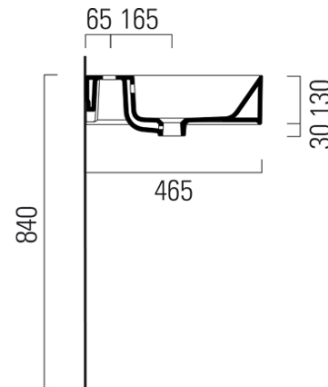

KUBE X ceramic washbasin 120x47cm, 2 tap holes, white ExtraGlaze

GSI[®]

Order code: 9424211

Basic information

Brand: GSI
Series: KUBE X

Size

Width: 1200 mm
Height: 160 mm
Depth: 470 mm

Properties

Colour: White
Material: Ceramic
Installation: Freestanding, Wall-hung - Screws
Type of washbasin: Double basin
Tap hole: 2 tap holes
Overflow: Yes
Shape: Rectangle
Equipment: ExtraGlaze
Weight / Piece: 33.9 kg
Packaging: 1 Piece
Warranty: 2 years

We recommend buy

1 Piece GSI Click-Clack washbasin waste 5/4", ceramic plug, white (Order code: PCS11)

Technical sheet

* Taglio sul mobile
Furniture's cut