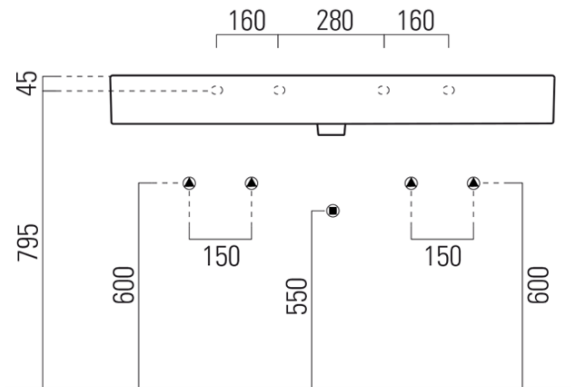

KUBE X ceramic washbasin 120x47cm, 2 tap holes, white ExtraGlaze

GSI[®]

Order code: 9424211

Basic information

Brand: GSI
Series: KUBE X

Size

Width: 1200 mm
Height: 160 mm
Depth: 470 mm

Properties

Colour: White
Material: Ceramic
Installation: Freestanding, Wall-hung - Screws
Type of washbasin: Double basin
Tap hole: 2 tap holes
Overflow: Yes
Shape: Rectangle
Equipment: ExtraGlaze
Weight / Piece: 33.9 kg
Packaging: 1 Piece
Warranty: 2 years

We recommend buy

1 Piece GSI Click-Clack washbasin waste 5/4", ceramic plug, white (Order code: PCS11)

Technical sheet

* Taglio sul mobile
Furniture's cut