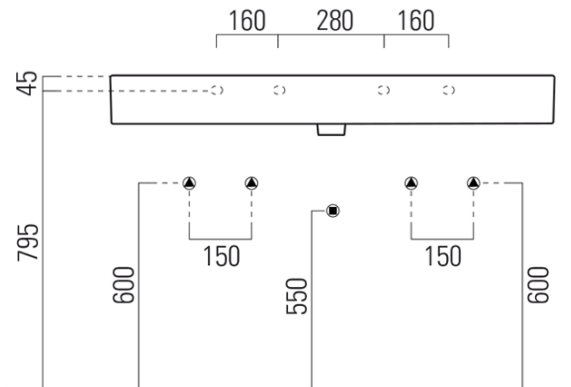

KUBE X ceramic washbasin 120x47cm, 2 tap holes, white ExtraGlaze

Order code: 9424211

Basic information

Brand: GSI
Series: KUBE X

Size

Width: 1200 mm
Height: 160 mm
Depth: 470 mm

Properties

Colour: White
Material: Ceramic
Installation: Freestanding, Wall-hung - Screws
Type of washbasin: Double basin
Tap hole: 2 tap holes
Overflow: Yes
Shape: Rectangle
Equipment: ExtraGlaze
Weight / Piece: 33.9 kg
Packaging: 1 Piece
Warranty: 2 years

We recommend buy

1 Piece GSI Click-Clack washbasin waste 5/4", ceramic plug, white (Order code: PCS11)

Technical sheet

* Taglio sul mobile
Furniture's cut