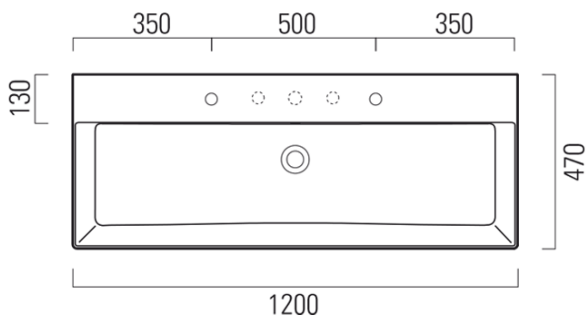

KUBE X ceramic washbasin 120x47cm, 2 tap holes, white ExtraGlaze

Order code: 9424211

Basic information

Brand: GSI
Series: KUBE X

Size

Width: 1200 mm
Height: 160 mm
Depth: 470 mm

Properties

Colour: White
Material: Ceramic
Installation: Freestanding, Wall-hung - Screws
Type of washbasin: Double basin
Tap hole: 2 tap holes
Overflow: Yes
Shape: Rectangle
Equipment: ExtraGlaze
Weight / Piece: 33.9 kg
Packaging: 1 Piece
Warranty: 2 years

We recommend buy

1 Piece GSI Click-Clack washbasin waste 5/4", ceramic plug, white (Order code: PCS11)

Technical sheet

* Taglio sul mobile
Furniture's cut