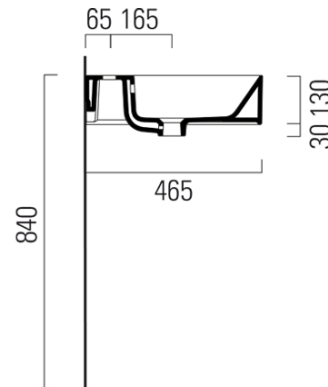

KUBE X ceramic washbasin 120x47cm, 2 tap holes, white ExtraGlaze

Order code: 9424211

Basic information

Brand: GSI
Series: KUBE X

Size

Width: 1200 mm
Height: 160 mm
Depth: 470 mm

Properties

Colour: White
Material: Ceramic
Installation: Freestanding, Wall-hung - Screws
Type of washbasin: Double basin
Tap hole: 2 tap holes
Overflow: Yes
Shape: Rectangle
Equipment: ExtraGlaze
Weight / Piece: 33.9 kg
Packaging: 1 Piece
Warranty: 2 years

We recommend buy

1 Piece GSI Click-Clack washbasin waste 5/4", ceramic plug, white (Order code: PCS11)

Technical sheet

* Taglio sul mobile
Furniture's cut