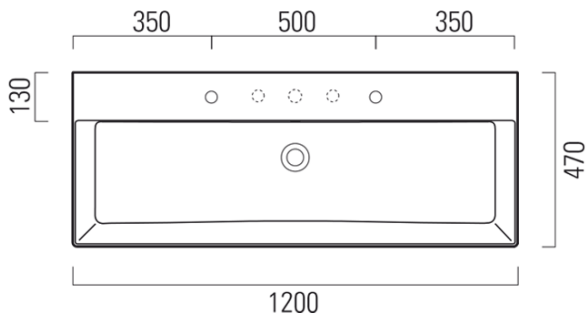

Technical sheet