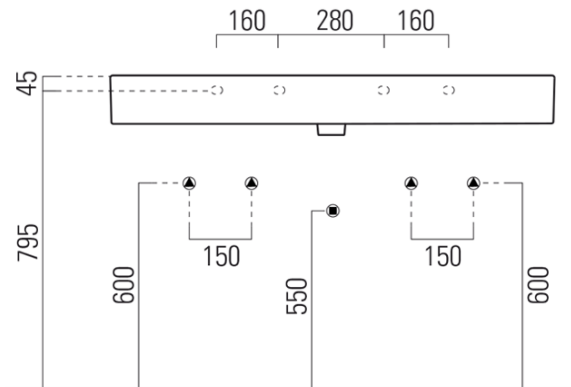

# KUBE X ceramic washbasin 120x47cm, 2 tap holes, white ExtraGlaze

Order code: 9424211

## Size

Width: 1200 mm  
Height: 160 mm  
Depth: 470 mm

## Properties

Colour: White  
Material: Ceramic  
Installation: Freestanding, Wall-hung - Screws  
Type of washbasin: Double basin  
Tap hole: 2 tap holes  
Overflow: Yes  
Shape: Rectangle  
Equipment: ExtraGlaze  
Weight / Piece: 33.9 kg  
Packaging: 1 Piece  
Warranty: 2 years

## We recommend buy

1 Piece GSI Click-Clack washbasin waste 5/4", ceramic plug, white (Order code: PCS11)

Technical sheet

\* Taglio sul mobile  
Furniture's cut