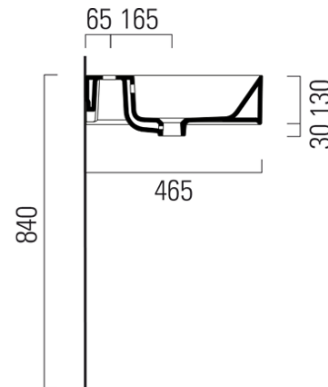

## Size

Width: 1200 mm  
Height: 160 mm  
Depth: 470 mm

## Properties

Colour: White  
Material: Ceramic  
Installation: Freestanding, Wall-hung - Screws  
Type of washbasin: Double basin  
Tap hole: 2 tap holes  
Overflow: Yes  
Shape: Rectangle  
Equipment: ExtraGlaze  
Weight / Piece: 33.9 kg  
Packaging: 1 Piece  
Warranty: 2 years

## We recommend buy

1 Piece GSI Click-Clack washbasin waste 5/4", ceramic plug, white (Order code: PCS11)

Technical sheet

\* Taglio sul mobile  
Furniture's cut