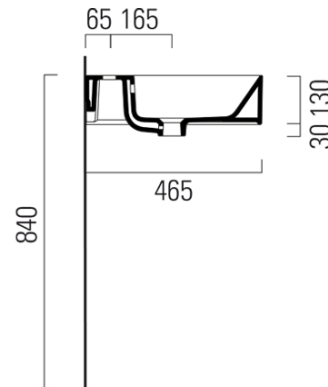

KUBE X ceramic washbasin 120x47cm, 2 tap holes, white ExtraGlaze

GSI[®]

Order code: 9424211

Basic information

Brand: GSI
Series: KUBE X

Size

Width: 1200 mm
Height: 160 mm
Depth: 470 mm

Properties

Colour: White
Material: Ceramic
Installation: Freestanding, Wall-hung - Screws
Type of washbasin: Double basin
Tap hole: 2 tap holes
Overflow: Yes
Shape: Rectangle
Equipment: ExtraGlaze
Weight / Piece: 33.9 kg
Packaging: 1 Piece
Warranty: 2 years

We recommend buy

1 Piece GSI washbasin drain 5/4", click-clack, ceramic stopper, 5-65mm, white (Order code: PCS11)

Technical sheet

* Taglio sul mobile
Furniture's cut