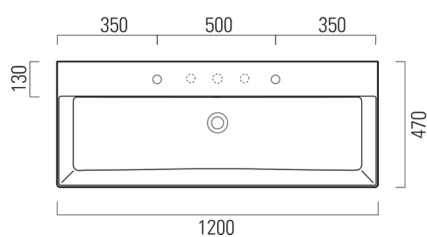

KUBE X Double Ceramic Washbasin 120x47cm, white ExtraGlaze

Order code: 9424211

Size

Width: 1200 mm

Height: 160 mm

Depth: 470 mm

Properties

Warranty: 2 years

Colour: White

Material: Ceramic

Technical sheet

*Taglio sul mobile
Furniture's cut