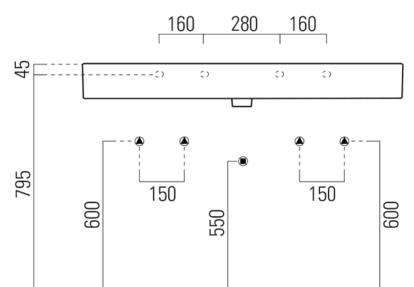

KUBE X Double Ceramic Washbasin 120x47cm, white ExtraGlaze

Order code: 9424211

Size

Width: 1200 mm

Height: 160 mm

Depth: 470 mm

Properties

Warranty: 2 years

Colour: White

Material: Ceramic

Technical sheet

*Taglio sul mobile
Furniture's cut