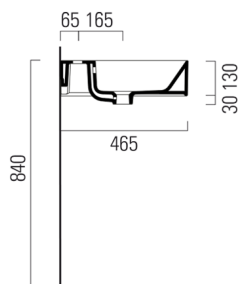

KUBE X ceramic washbasin 120x47cm, 2 tap holes, white ExtraGlaze

Order code: 9424211

Size

Width: 1200 mm
 Height: 160 mm
 Depth: 470 mm

Properties

Colour: White
 Material: Ceramic
 Warranty: 2 years

Technical sheet