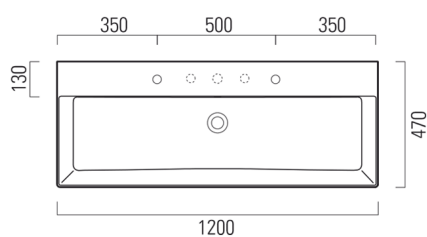

KUBE X ceramic washbasin 120x47cm, 2 tap holes, white ExtraGlaze

Order code: 9424211

Size

Width: 1200 mm
 Height: 160 mm
 Depth: 470 mm

Properties

Colour: White
 Material: Ceramic
 Warranty: 2 years

Technical sheet