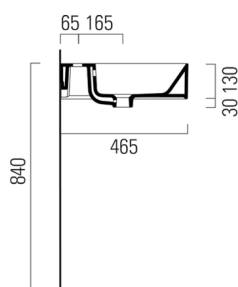

KUBE X Double Ceramic Washbasin 120x47cm, white ExtraGlaze

Order code: 9424211

Size

Width: 1200 mm

Height: 160 mm

Depth: 470 mm

Properties

Warranty: 2 years

Colour: White

Material: Ceramic

Technical sheet

*Taglio sul mobile
Furniture's cut