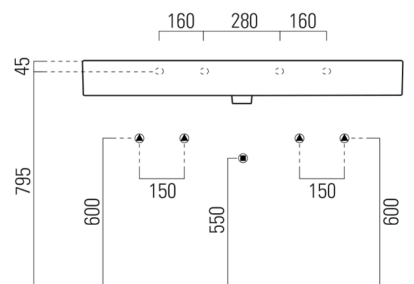

KUBE X ceramic washbasin 120x47cm, 2 tap holes, white ExtraGlaze

Order code: 9424211

Size

Width: 1200 mm
 Height: 160 mm
 Depth: 470 mm

Properties

Colour: White
 Material: Ceramic
 Warranty: 2 years

Technical sheet