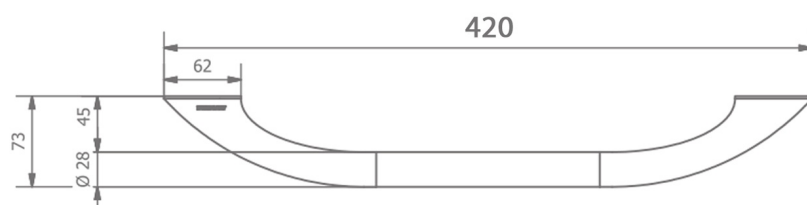

Grab Rail, 350mm, black matt

Order code: ML35NE

Size

Width: 420 mm

Height: 33 mm

Depth: 73 mm

Properties

Colour: Black

Material: Brass

Warranty: 2 years

Technical sheet

max.nosnost: 150kg