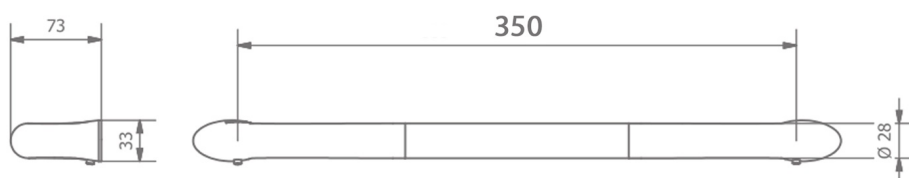

Grab Rail, 350mm, black matt

Order code: ML35NE

Size

Width: 420 mm

Height: 33 mm

Depth: 73 mm

Properties

Colour: Black

Material: Brass

Warranty: 2 years

Technical sheet

max.nosnost: 150kg