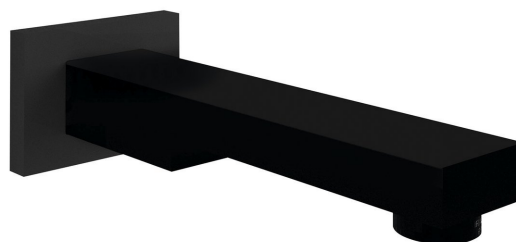

Wall Mounted Spout (L) 180 mm, black matt

Order code: BO415

Basic information

Brand: Sapho

Size

Width: 70 mm

Height: 52 mm

Depth: 180 mm

Properties

Colour: Black matt

Material: Brass

Shape: Square

Installation: Wall-mounted

Flow rate (3 bar): 17 l/min

Weight / Piece: 0.8 kg

Packaging: 1 Piece

Warranty: 2 years