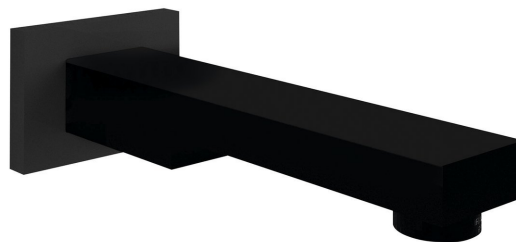

Wall Mounted Spout (L) 180 mm, black matt

Order code: BO415

Basic information

Brand: Sapho

Size

Width: 70 mm

Height: 52 mm

Depth: 180 mm

Properties

Colour: Black matt

Material: Brass

Shape: Square

Installation: Wall-mounted

Flow rate (3 bar): 17 l/min

Weight / Piece: 0.8 kg

Packaging: 1 Piece

Warranty: 2 years