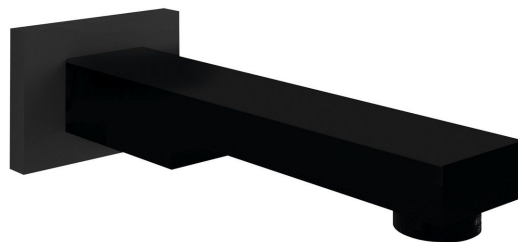

Wall Mounted Spout (L) 180 mm, black matt

Order code: BO415

Basic information

Brand: Sapho

Size

Width: 70 mm

Height: 52 mm

Depth: 180 mm

Properties

Colour: Black matt

Material: Brass

Shape: Square

Installation: Wall-mounted

Flow rate (3 bar): 17 l/min

Weight / Piece: 0.8 kg

Packaging: 1 Piece

Warranty: 2 years