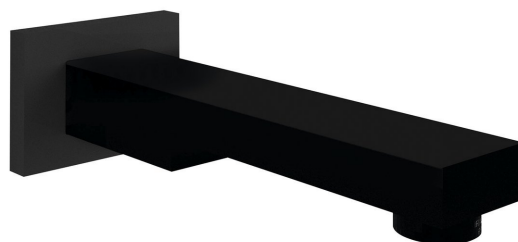

Wall Mounted Spout (L) 180 mm, black matt

Order code: BO415

Basic information

Brand: Sapho

Size

Width: 70 mm

Height: 52 mm

Depth: 180 mm

Properties

Colour: Black matt

Material: Brass

Shape: Square

Installation: Wall-mounted

Flow rate (3 bar): 17 l/min

Weight / Piece: 0.8 kg

Packaging: 1 Piece

Warranty: 2 years