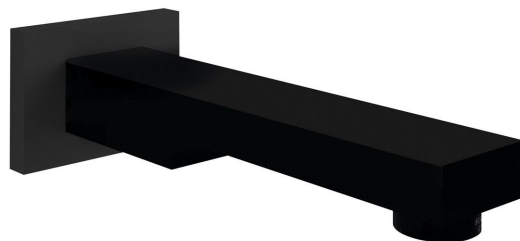

## Wall Mounted Spout (L) 180 mm, black matt

Order code: BO415

### Size

Width: 70 mm  
 Height: 52 mm  
 Depth: 180 mm

### Properties

Colour: Black matt  
 Material: Brass  
 Warranty: 2 years