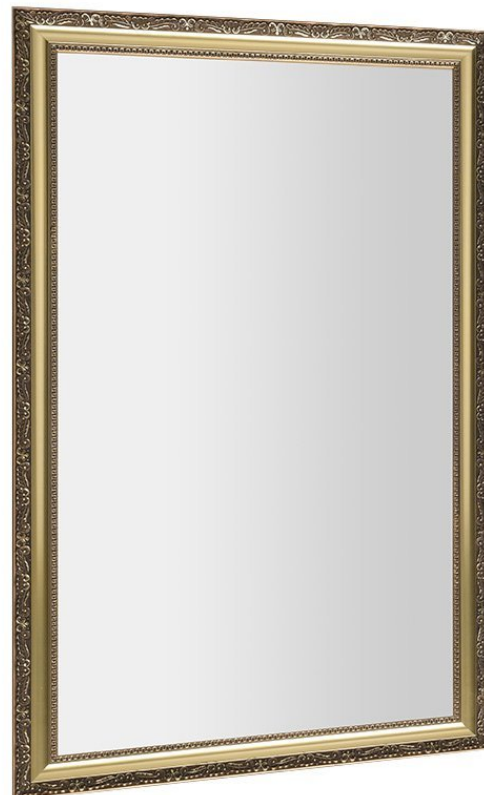

Order code: NL484

Basic information

Brand: Sapho
Series: BOHEMIA & MELISSA

Size

Width: 589 mm
Height: 989 mm

Properties

Frame colour: Gold
Material: Massive wood
Mirror type: Framed mirrors
Shape: Rectangle
Equipment: Swivel
Weight / Piece: 9.95 kg
Packaging: 1 Piece
Warranty: 2 years