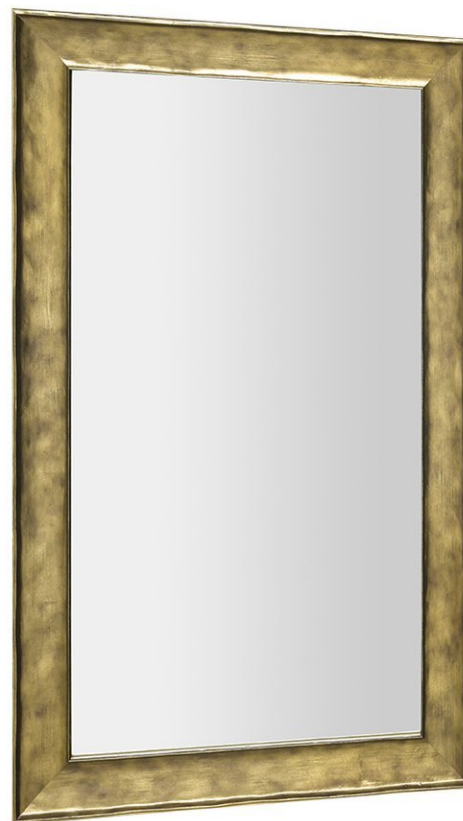

Order code: NL528

Basic information

Brand: Sapho
Series: CORONA & BERGARA & MANTILA

Size

Width: 642 mm
Height: 1042 mm

Properties

Frame colour: Gold
Material: Massive wood
Mirror type: Framed mirrors
Shape: Rectangle
Equipment: Special order - Extra size, Swivel
Weight / Piece: 7.4 kg
Packaging: 1 Piece
Warranty: 2 years