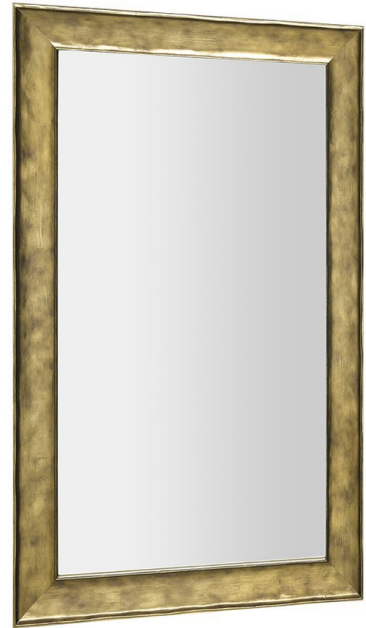

BERGARA Mirror in Wooden Frame 64,2x104,2cm, gold

Order code: NL528

Size

Width: 642 mm

Height: 1042 mm

Properties

Material: Massive wood

Warranty: 2 years