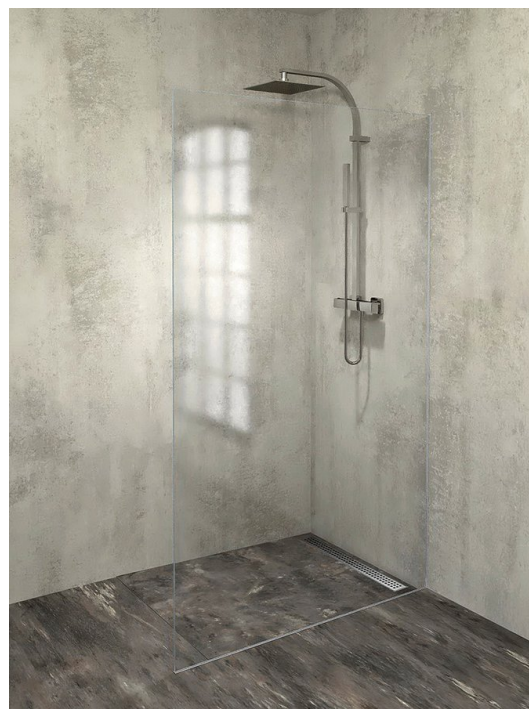

**ARCHITEX wall mounting kit for glass, floor and wall,
max width 1200mm, polished aluminum**

Order code: AL2112

Basic information

Brand: Polysan
Series: ARCHITEX

Size

Depth: 1200 mm

Properties

Profile colour: Chrome - polished aluminum
Shape: Single-wall fixed screen
Glass thickness: 8 mm
Weight / Piece: 0.085 kg
Packaging: 1 Piece
Warranty: 2 years