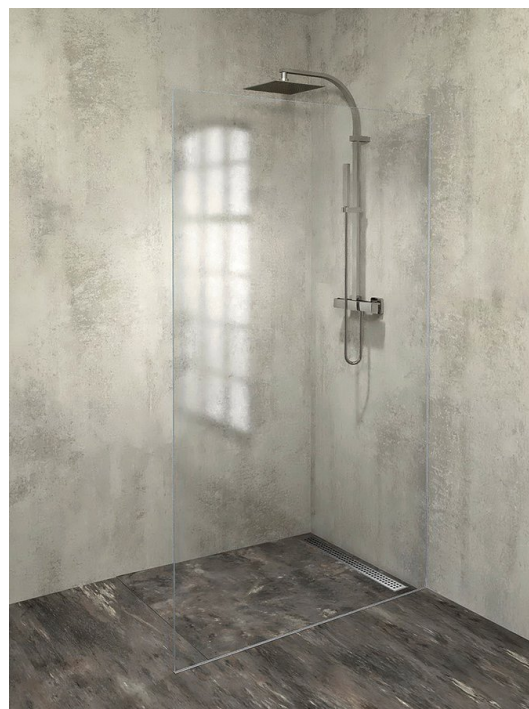

**ARCHITEX wall mounting kit for glass, floor and wall,  
max width 1200mm, polished aluminum**

**Order code:** AL2112

**Basic information**

**Brand:** Polysan  
**Series:** ARCHITEX

**Size**

**Depth:** 1200 mm

**Properties**

**Profile colour:** Chrome - polished aluminum  
**Shape:** Single-wall fixed screen  
**Glass thickness:** 8 mm  
**Weight / Piece:** 0.085 kg  
**Packaging:** 1 Piece  
**Warranty:** 2 years