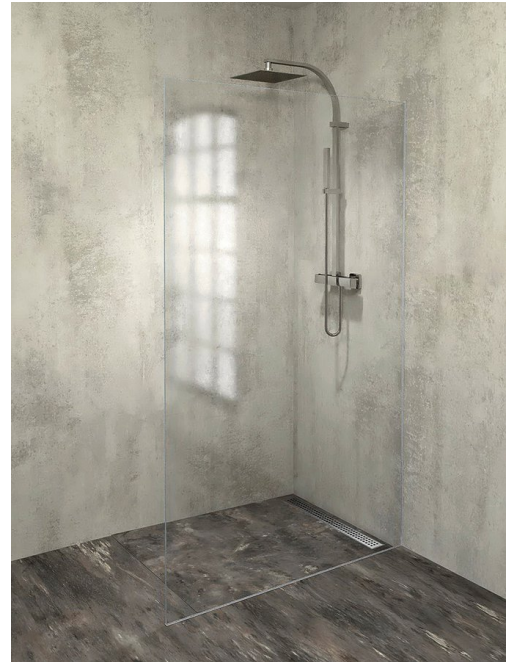

ARCHITEX wall mounting kit for glass, floor and wall, max width 1200mm, polished aluminum

Order code: AL2112

Size
Depth: 1200 mm

Properties
Warranty: 2 years

Technical sheet