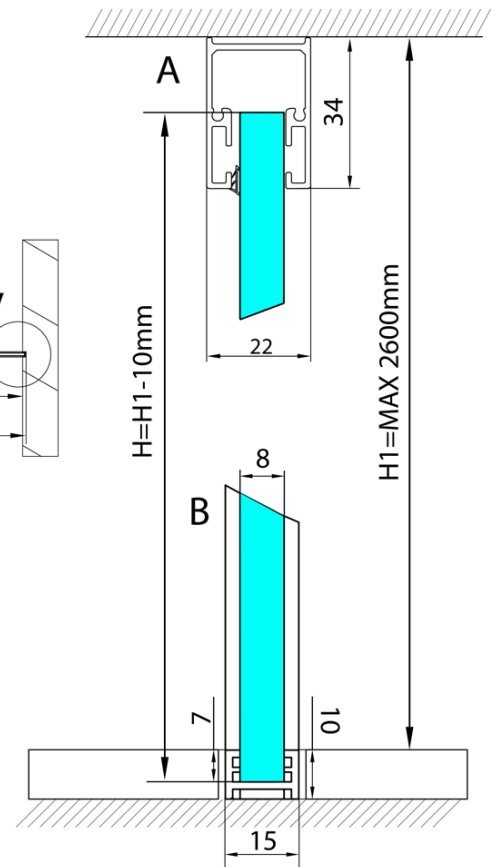

ARCHITEX wall mounting kit for glass, floor and wall and ceiling, max width 1200mm, polished aluminum

Order code: AL2812

Basic information

Brand: Polysan
Series: ARCHITEX

Size

Depth: 1200 mm

Properties

Profile colour: Chrome - polished aluminum
Shape: Single-wall fixed screen
Glass thickness: 8 mm
Weight / Piece: 0.085 kg
Packaging: 1 Piece
Warranty: 2 years

Technical sheet

$L1 = \text{MAX } 1195$	$H1 = \text{MAX } 2600$
$L = L1 + 5 = 1200$	$H = H1 - 10 = 2590$