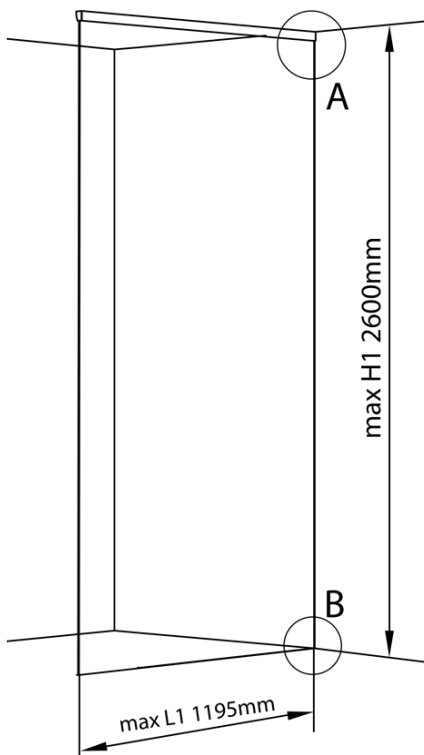

ARCHITEX wall mounting kit for glass, floor and wall and ceiling, max width 1200mm, polished aluminum

Order code: AL2812

Basic information

Brand: Polysan
Series: ARCHITEX

Size

Depth: 1200 mm

Properties

Profile colour: Chrome - polished aluminum
Shape: Single-wall fixed screen
Glass thickness: 8 mm
Weight / Piece: 0.085 kg
Packaging: 1 Piece
Warranty: 2 years

Technical sheet

$L1 = \text{MAX } 1195$	$H1 = \text{MAX } 2600$
$L = L1 + 5 = 1200$	$H = H1 - 10 = 2590$