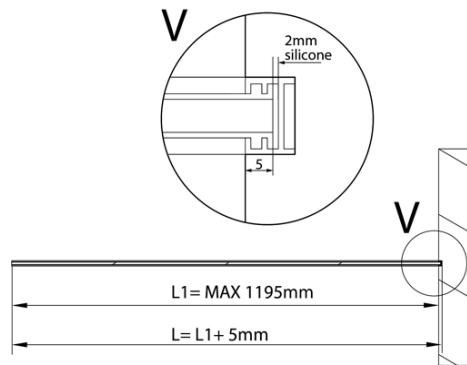

ARCHITEX wall mounting kit for glass, floor and wall and ceiling, max width 1200mm, polished aluminum

Order code: AL2812

Basic information

Brand: Polysan
Series: ARCHITEX

Size

Depth: 1200 mm

Properties

Profile colour: Chrome - polished aluminum
Shape: Single-wall fixed screen
Glass thickness: 8 mm
Weight / Piece: 0.085 kg
Packaging: 1 Piece
Warranty: 2 years

Technical sheet

$L1 = \text{MAX } 1195$	$H1 = \text{MAX } 2600$
$L = L1 + 5 = 1200$	$H = H1 - 10 = 2590$