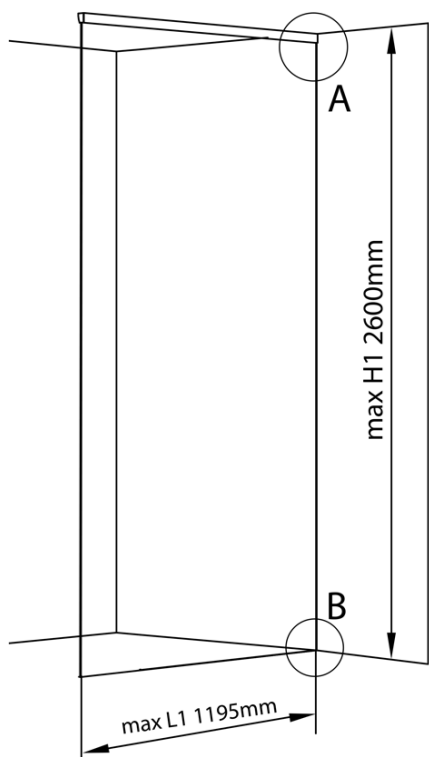

ARCHITEX wall mounting kit for glass, floor and wall and ceiling, max width 1200mm, polished aluminum

Order code: AL2812

Basic information

Brand: Polysan
Series: ARCHITEX

Size

Depth: 1200 mm

Properties

Profile colour: Chrome - polished aluminum
Shape: Single-wall fixed screen
Glass thickness: 8 mm
Weight / Piece: 0.085 kg
Packaging: 1 Piece
Warranty: 2 years

Technical sheet

L1=MAX 1195	H1=MAX 2600
L=L1+5=1200	H=H1-10=2590