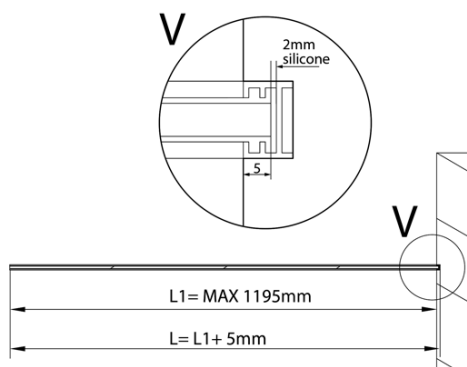

ARCHITEX wall mounting kit for glass, floor and wall and ceiling, max width 1200mm, polished aluminum

Order code: AL2812

Basic information

Brand: Polysan
Series: ARCHITEX

Size

Depth: 1200 mm

Properties

Profile colour: Chrome - polished aluminum
Shape: Single-wall fixed screen
Glass thickness: 8 mm
Weight / Piece: 0.085 kg
Packaging: 1 Piece
Warranty: 2 years

Technical sheet

L1=MAX 1195	H1=MAX 2600
L=L1+5=1200	H=H1-10=2590