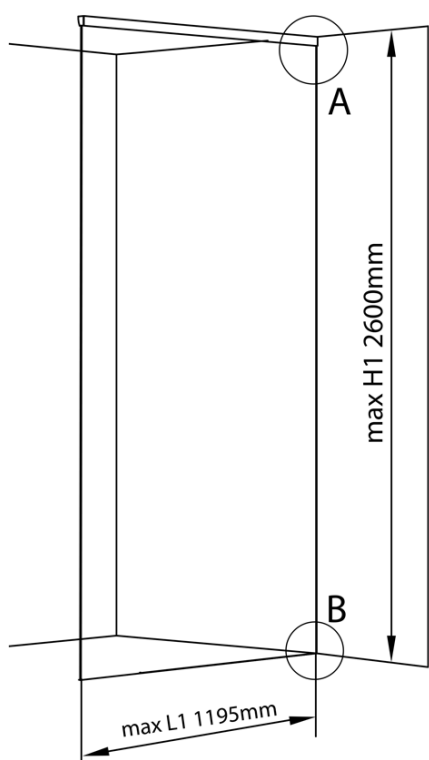

ARCHITEX wall mounting kit for glass, floor and wall and ceiling, max width 1200mm, polished aluminum

Order code: AL2812

Basic information

Brand: Polysan
Series: ARCHITEX

Size

Depth: 1200 mm

Properties

Profile colour: Chrome - polished aluminum
Shape: Single-wall fixed screen
Glass thickness: 8 mm
Weight / Piece: 0.085 kg
Packaging: 1 Piece
Warranty: 2 years

Technical sheet

L1=MAX 1195	H1=MAX 2600
L=L1+5=1200	H=H1-10=2590