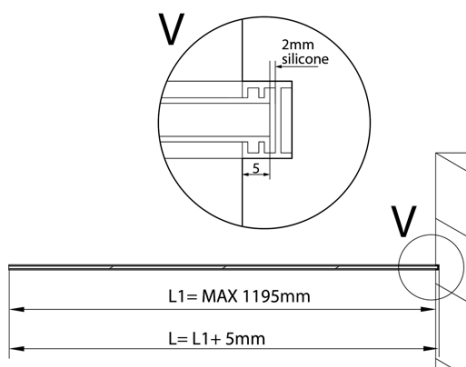

ARCHITEX wall mounting kit for glass, floor and wall and ceiling, max width 1200mm, polished aluminum

Order code: AL2812

Basic information

Brand: Polysan
Series: ARCHITEX

Size

Depth: 1200 mm

Properties

Profile colour: Chrome - polished aluminum
Shape: Single-wall fixed screen
Glass thickness: 8 mm
Weight / Piece: 0.085 kg
Packaging: 1 Piece
Warranty: 2 years

Technical sheet

L1=MAX 1195	H1=MAX 2600
L=L1+5=1200	H=H1-10=2590