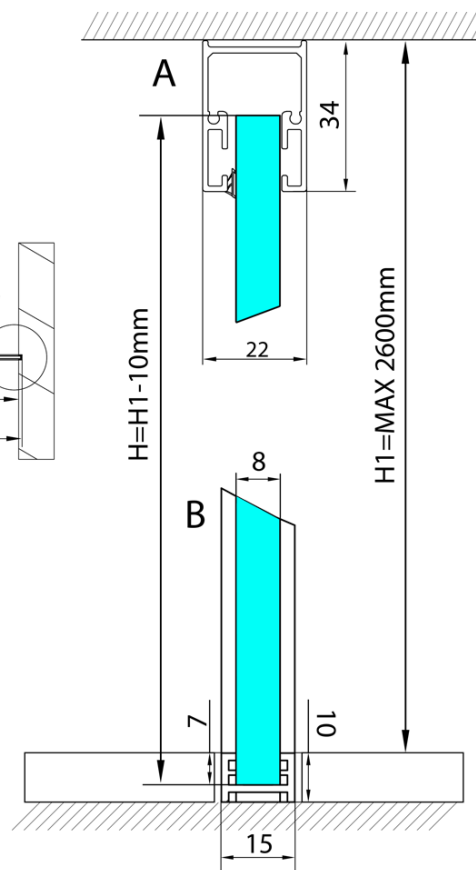

ARCHITEX wall mounting kit for glass, floor and wall and ceiling, max width 1200mm, polished aluminum

Order code: AL2812

Basic information

Brand: Polysan
Series: ARCHITEX

Size

Depth: 1200 mm

Properties

Profile colour: Chrome - polished aluminum
Shape: Single-wall fixed screen
Glass thickness: 8 mm
Weight / Piece: 0.085 kg
Packaging: 1 Piece
Warranty: 2 years

Technical sheet

L1=MAX 1195	H1=MAX 2600
L=L1+5=1200	H=H1-10=2590