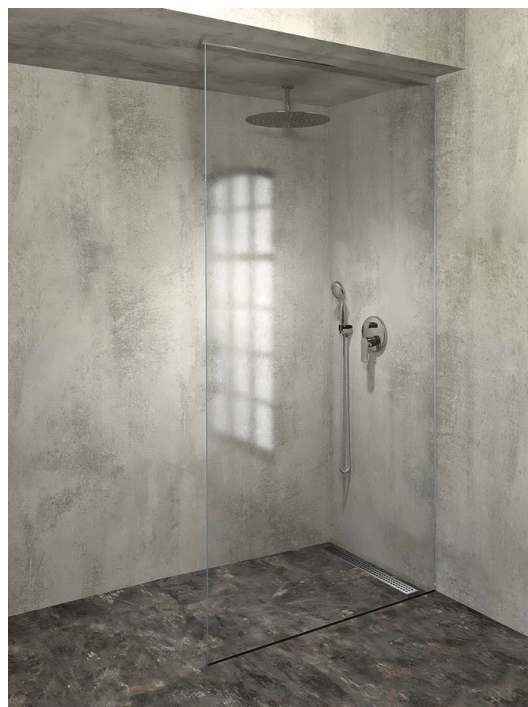

ARCHITEX wall mounting kit for glass, floor and wall and ceiling, max width 1200mm, polished aluminum

Order code: AL2812

Basic information

Brand: Polysan
Series: ARCHITEX

Size

Depth: 1200 mm

Properties

Profile colour: Chrome - polished aluminum
Shape: Single-wall fixed screen
Glass thickness: 8 mm
Weight / Piece: 0.085 kg
Packaging: 1 Piece
Warranty: 2 years