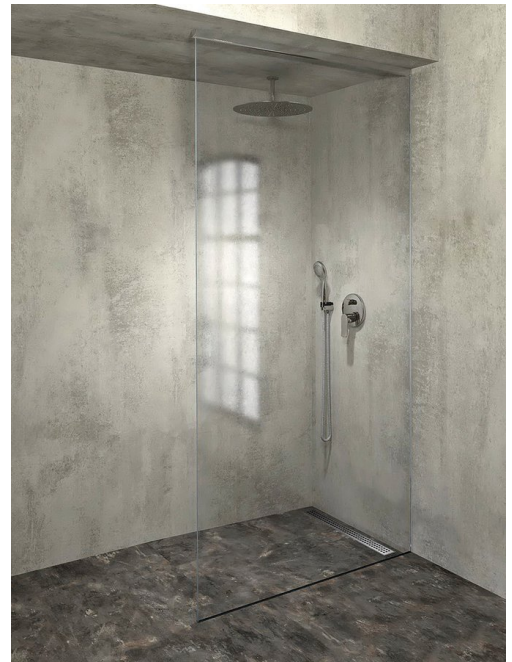

**ARCHITEX wall mounting kit for glass, floor and wall and ceiling, max width 1200mm, polished aluminum**

**Order code:** AL2812

**Size**  
**Depth:** 1200 mm

**Properties**  
**Warranty:** 2 years

**Technical sheet**