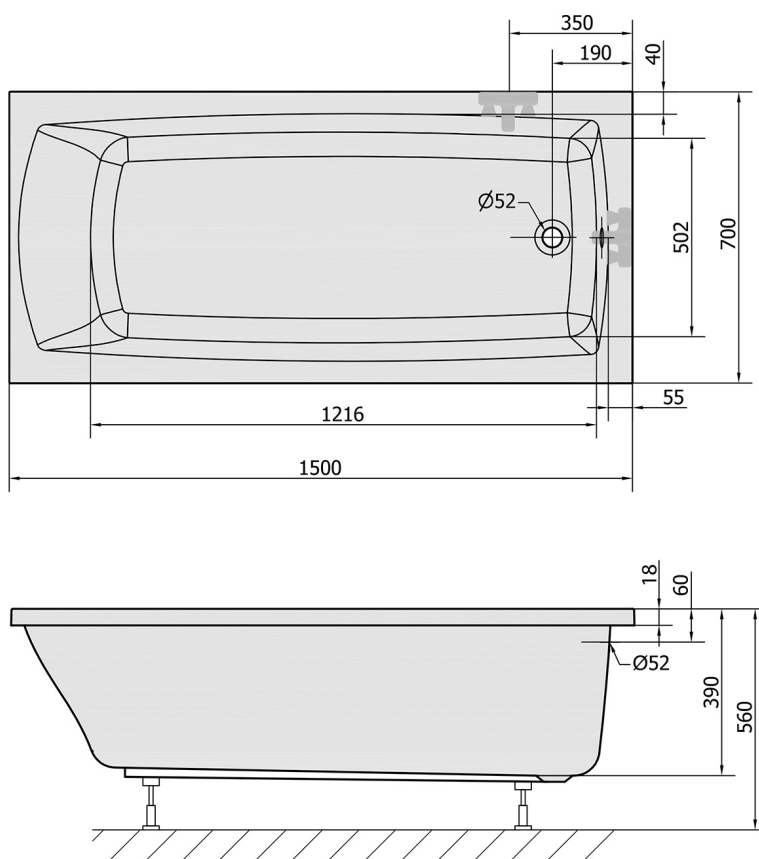

LILY SLIM Rectangular Bath 150x70x39cm, white

Order code: 72273S

Size

Length: 1500 mm
 Width: 700 mm
 Height: 390 mm
 Volume: 187 l

Properties

Colour: White
 Material: Acrylate
 Warranty: 10 years

Technical sheet

VOLUME 187L