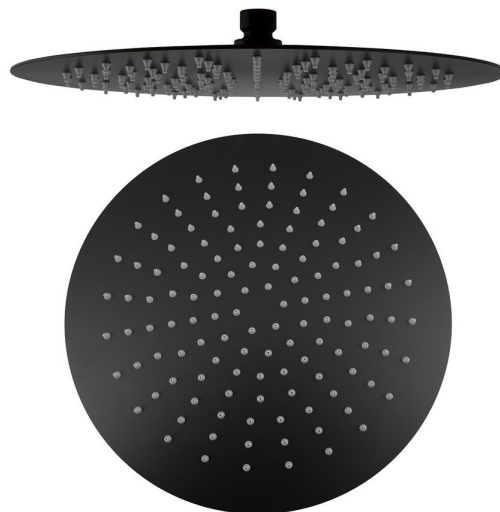

SLIM head shower, dia. 300mm, black matt

Order code: MS573B

Basic information

Brand: Sapho

Size

Diameter: 300 mm

Height: 5 mm

Properties

Colour: Black matt

Material: Stainless steel

Shape: Circular

Installation: 1 outlet

Shower functions: Rain

Equipment: AntiCalc

Weight / Piece: 2.0 kg

Packaging: 1 Piece

Warranty: 2 years