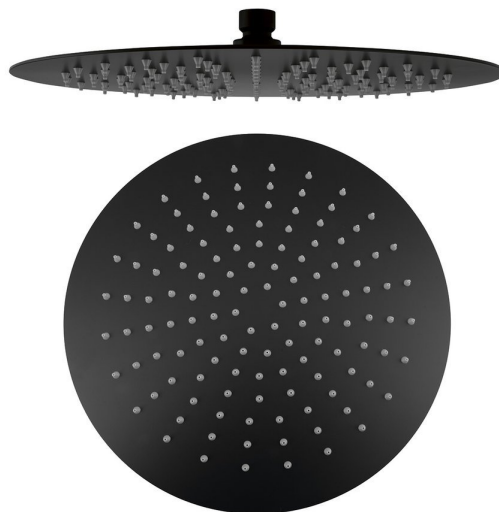

SLIM head shower, dia. 300mm, black matt

Order code: MS573B

Basic information

Brand: Sapho

Size

Diameter: 300 mm

Height: 5 mm

Properties

Colour: Black matt

Material: Stainless steel

Shape: Circular

Installation: 1 outlet

Shower functions: Rain

Equipment: AntiCalc

Weight / Piece: 2.0 kg

Packaging: 1 Piece

Warranty: 2 years