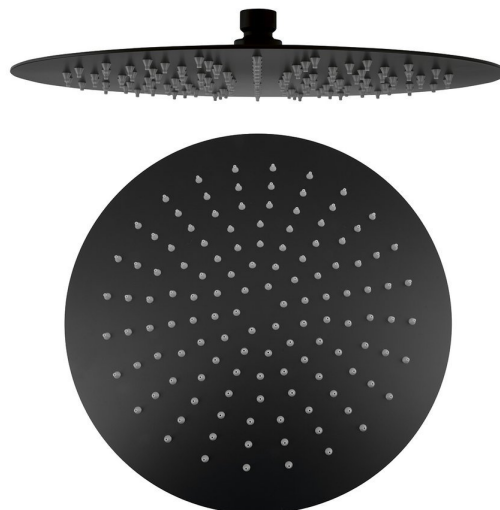

SLIM head shower, dia. 300mm, black matt

Order code: MS573B

Basic information

Brand: Sapho

Size

Diameter: 300 mm

Height: 5 mm

Properties

Colour: Black matt

Material: Stainless steel

Shape: Circular

Installation: 1 outlet

Shower functions: Rain

Equipment: AntiCalc

Weight / Piece: 2.0 kg

Packaging: 1 Piece

Warranty: 2 years