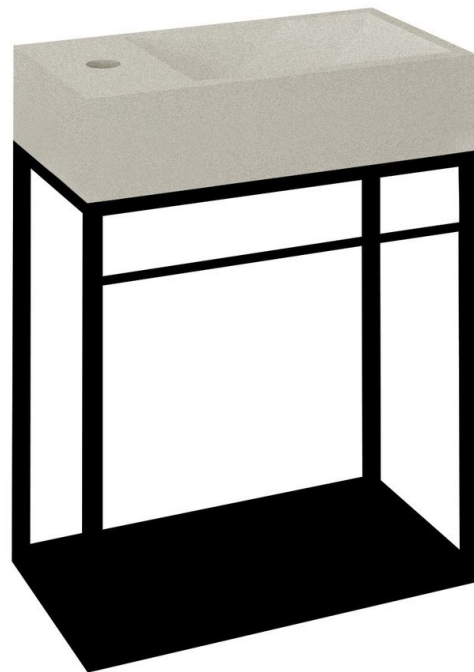

# CREST console under washbasin 39,5x45x21,7cm, black matt

**Order code:** AR402

## Basic information

**Brand:** Sapho  
**Series:** CREST

## Size

**Width:** 395 mm  
**Height:** 450 mm  
**Depth:** 217 mm

CREST console under washbasin 39,5x45x21,7cm, black matt

 **SAPHO**