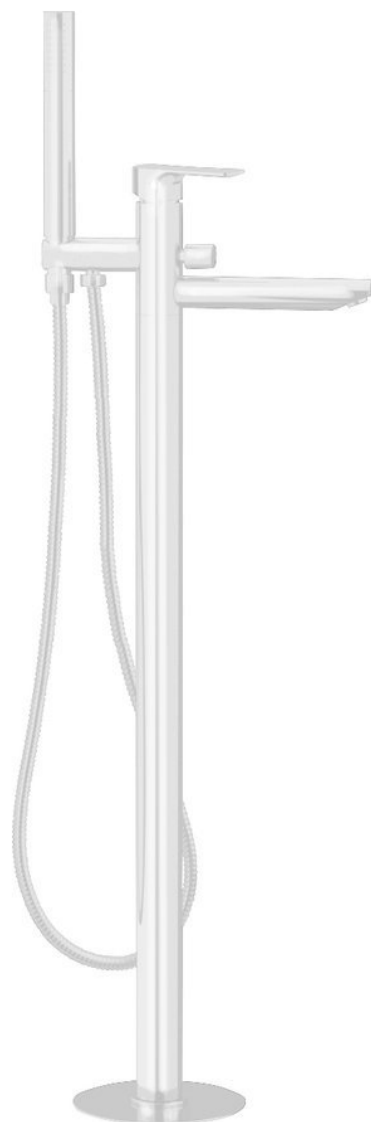

SPY bath mixer into floor, white matt

Order code: PY21/14

Basic information

Brand: Sapho

Series: SPY

Size

Width: 50 mm

Height: 920 mm

Depth: 195 mm

Properties

Colour: White matt

Material: Brass

Shape: Circular

Installation: Floorstanding

Type of control: Lever

Type of diverter: Pressure with locking

Cartridge diameter: 35 mm

Spout Height: 790 mm

Weight / Piece: 11.51 kg

Packaging: 1 Piece

Warranty: 6 years

Spare parts

Replacement Cartridge (Order code: 521601)

Technical sheet