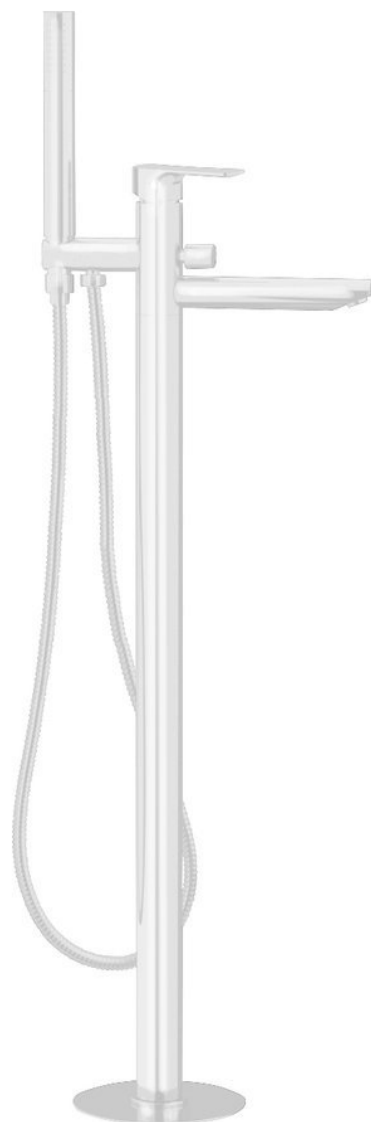

## SPY bath mixer into floor, white matt

Order code: PY21/14

### Size

Width: 50 mm

Height: 920 mm

Depth: 195 mm

### Properties

Colour: White matt

Material: Brass

Shape: Circular

Installation: Floorstanding

Type of control: Lever

Type of diverter: Pressure with locking

Cartridge diameter: 35 mm

Spout Height: 790 mm

Weight / Piece: 11.51 kg

Packaging: 1 Piece

Warranty: 6 years