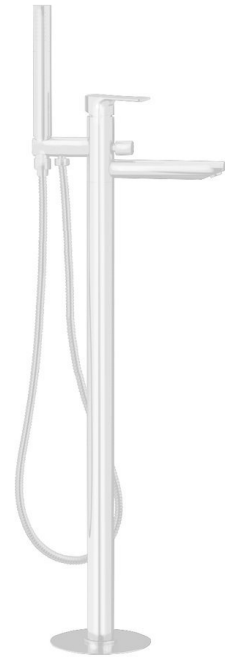

## SPY bath mixer into floor, white matt

**Order code:** PY21/14

**Size**

Width: 50 mm  
 Height: 920 mm  
 Depth: 195 mm

**Properties**

Colour: White matt  
 Material: Brass  
 Warranty: 6 years