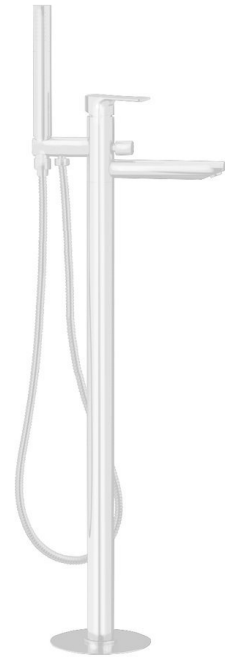

## SPY bath mixer with floor connection, white matt

**Order code:** PY21/14

**Size**

Width: 50 mm  
 Height: 920 mm  
 Depth: 195 mm

**Properties**

Colour: White matt  
 Material: Brass  
 Warranty: 6 years