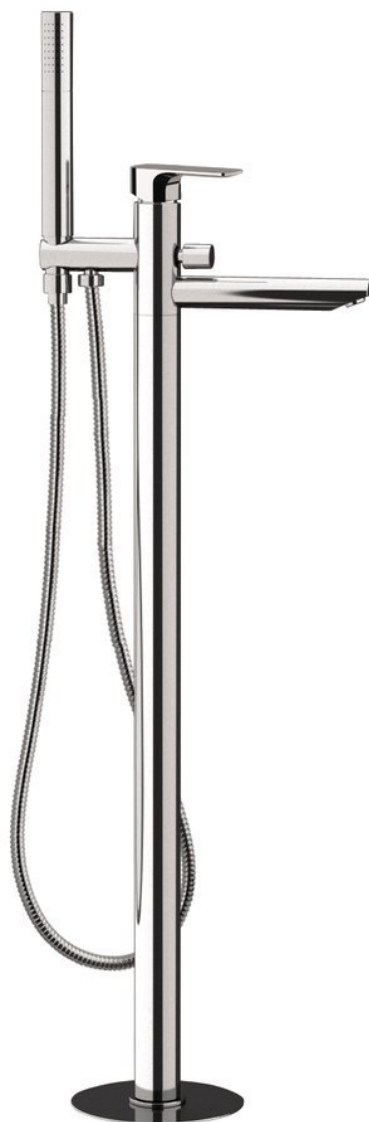

SPY Freestanding Bath Mixer Tap (floor connection), chrome

 **SAPHO**

Order code: PY21

Basic information

Brand: Sapho
Series: SPY

Size

Width: 50 mm
Height: 920 mm
Depth: 195 mm

Properties

Colour: Chrome
Material: Brass
Shape: Circular
Installation: Floorstanding
Type of control: Lever
Type of diverter: Pressure with locking
Cartridge diameter: 35 mm
Spout Height: 790 mm
Weight / Piece: 11.509 kg
Packaging: 1 Piece
Warranty: 6 years

Spare parts

Replacement Cartridge (Order code: 521601)

SPY Freestanding Bath Mixer Tap (floor connection),
chrome

SAPHO

Technical sheet