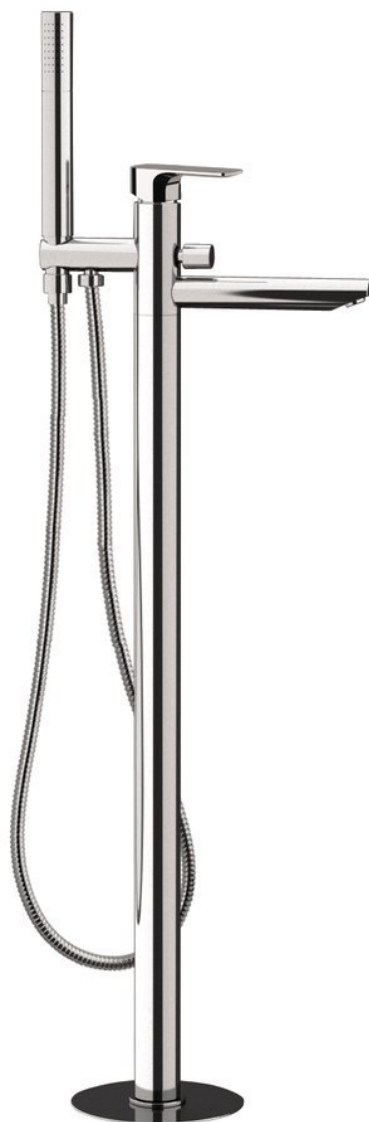

## SPY Freestanding Bath Mixer Tap (floor connection), chrome

 **SAPHO**

Order code: PY21

### Basic information

Brand: Sapho  
Series: SPY

### Size

Width: 50 mm  
Height: 920 mm  
Depth: 195 mm

### Properties

Colour: Chrome  
Material: Brass  
Shape: Circular  
Installation: Floorstanding  
Type of control: Lever  
Type of diverter: Pressure with locking  
Cartridge diameter: 35 mm  
Spout Height: 790 mm  
Weight / Piece: 11.509 kg  
Packaging: 1 Piece  
Warranty: 6 years